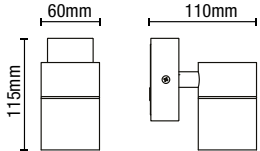

IP44

- Stainless steel [301] construction
- Part of a full range of exterior fittings including, wall, ceiling, ground or spike
- 5 colour options

LETO

Downlight

Class 1

0.4kg

Available in 5 colour options

Code	Description	Finish	Lamp	Dimensions
ZN-37940-BLK	Leto Downlight	Black	1 x 7W max LED GU10	H:115mm W:60mm Proj:110mm
ZN-37940-SST		Stainless Steel		
ZN-37940-ANTH		Anthracite		
ZN-37940-WHT		White		
ZN-37940-COP		Copper		