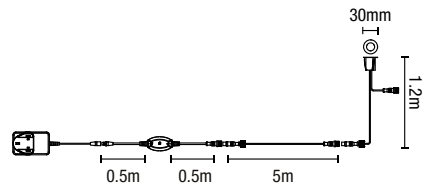

**NEW**

**80 Lumens**

**IP65**

- [304] Stainless steel construction
- 1.2m cable between each head
- 10 x 0.5W LED module (SMD)
- 1 x 12V IP20 in-line transformer with 5m cable
- Easy to install
- Available in cool and warm white

# AUBIN

Deck light kit

Code	Finish	Description	Power (w)	Colour (k)	Total Flux (lm)	Dimensions
ZN-40063	Stainless Steel	Aubin Deck Light Kit	10x 0.5W	3000k	80	Dia:30mm Proj:1200mm
ZN-40064				6500k		