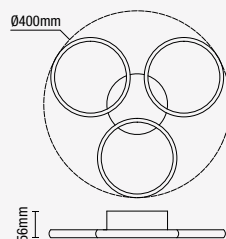

900  
Lumens

IP44

- 26W LED module (SMD)
- Lm/W: 34
- CRI: 80

## CHIOS

LED Ceiling Light

IP44  
Rated

Non  
Dimmable

4000K  
CW

Class 2

0.8kg

Code	Finish	Description	Power (w)	Colour (k)	Total Flux (lm)	Dimensions
SPA-36129-CHR	Chrome	Chios LED Ceiling Light	26W	4000k	900	H:56mm Dia:400mm