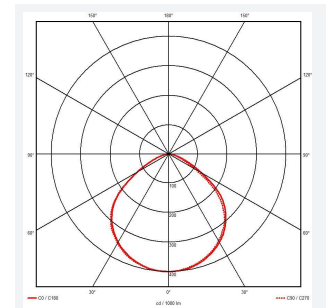

Calinor EVO

Calinor EVO Floodlight Warm White 10W Black
Code: ACAE10/1/WW/B

Category	Floodlights
Application	Commercial, Industrial, Outdoor, Retail
Specification	Performance

PRODUCT FEATURES

- Compact, slim and robust designed LED floodlight suitable for residential and commercial applications
- Toughened microprism glass for visual comfort, uniformity and durability
- Pre-wired with 1 metre of rubber insulated cable for ease of installation and easy integration with Floodbox accessory
- Polycarbonate spike accessory allowing installation into lawn and garden applications
- Polycarbonate front trim provides excellent corrosion resistance
- Bracket design allows installation without removing mounting bracket
- Breather gland acts to minimise risk of water ingress
- PIR versions complete with manual override facility

GENERAL INFORMATION	
Wattage	10W
Lumens Delivered	1000lm
Lm/W	103lm/W
Beam Angle	100
CRI	80
CCT	3000K
Input	220/240V
Operating Temp	-15°C - 40°C
SDCM	6
Energy efficiency class	E

TECHNICAL INFORMATION	
Light Source	LED
Colour / Finish	Black
IP Rating	IP65
Class Protection	1
Internal / External	External
Surface / Recessed / Suspended	Wall
Lumen Depreciation	L80 69,000h
Warranty (Years)	5
CE Mark	Yes
Height	135 mm