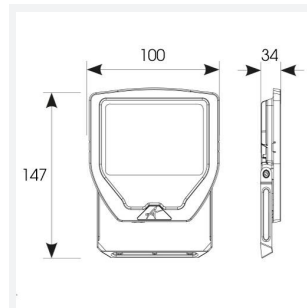

Calinor EVO

Calinor EVO Floodlight Warm White 10W Black
Code: ACAE10/1/WW/B

Category	Floodlights
Application	Commercial, Industrial, Outdoor, Retail
Specification	Performance

PRODUCT FEATURES

- Compact, slim and robust designed LED floodlight suitable for residential and commercial applications
- Toughened microprism glass for visual comfort, uniformity and durability
- Pre-wired with 1 metre of rubber insulated cable for ease of installation and easy integration with Floodbox accessory
- Polycarbonate spike accessory allowing installation into lawn and garden applications
- Polycarbonate front trim provides excellent corrosion resistance
- Bracket design allows installation without removing mounting bracket
- Breather gland acts to minimise risk of water ingress
- PIR versions complete with manual override facility

GENERAL INFORMATION	
Wattage	10W
Lumens Delivered	1000lm
Lm/W	103lm/W
Beam Angle	100
CRI	80
CCT	3000K
Input	220/240V
Operating Temp	-15°C - 40°C
SDCM	6
Energy efficiency class	E

TECHNICAL INFORMATION	
Light Source	LED
Colour / Finish	Black
IP Rating	IP65
Class Protection	1
Internal / External	External
Surface / Recessed / Suspended	Wall
Lumen Depreciation	L80 69,000h
Warranty (Years)	5
CE Mark	Yes
Height	135 mm