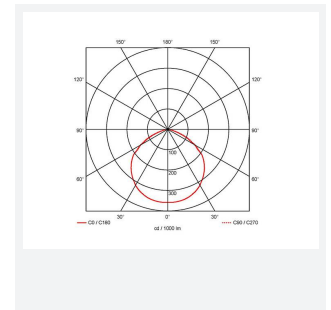

Aztec Symmetrical

Aztec Symmetrical Floodlight 200W Photocell
Code: AAZLED200/PC

Category	Floodlights
Application	Ancillary, Commercial, Education, Healthcare, Hospitality, Industrial, Outdoor, Retail
Specification	Performance

PRODUCT FEATURES

- High performance die-cast aluminium LED floodlight with symmetrical light distribution suitable for industrial applications
- Pre-installed breathable gland prevents internal moisture accumulation
- High efficiency up to 148 Lm/W
- Non-dimmable
- High output, high efficiency floodlight
- Bracket design allows installation without removing mounting bracket
- Pre-wired with 1.5 metre of rubber insulated cable for ease of installation

GENERAL INFORMATION

Wattage	200W
Lumens Delivered	28500lm
Lm/W	143lm/W
Beam Angle	115
CRI	70
CCT	5000K
Input	220/240V
Operating Temp	-30°C - 40°C
SDCM	5

TECHNICAL INFORMATION

Light Source	LED
Colour / Finish	Black
IP Rating	IP66
Class Protection	1
Internal / External	External
Surface / Recessed / Suspended	Pole, Wall
Lumen Depreciation	L80 54,000h
Warranty (Years)	5
CE Mark	Yes
Height	398 mm