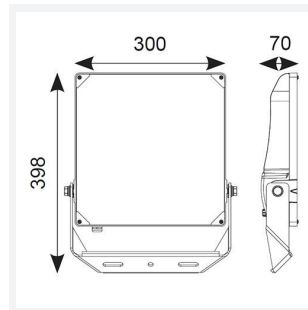

Aztec Symmetrical

Aztec Symmetrical Floodlight 200W Photocell
Code: AAZLED200/PC

Category	Floodlights
Application	Ancillary, Commercial, Education, Healthcare, Hospitality, Industrial, Outdoor, Retail
Specification	Performance

PRODUCT FEATURES

- High performance die-cast aluminium LED floodlight with symmetrical light distribution suitable for industrial applications
- Pre-installed breathable gland prevents internal moisture accumulation
- High efficiency up to 148 Lm/W
- Non-dimmable
- High output, high efficiency floodlight
- Bracket design allows installation without removing mounting bracket
- Pre-wired with 1.5 metre of rubber insulated cable for ease of installation

GENERAL INFORMATION

Wattage	200W
Lumens Delivered	28500lm
Lm/W	143lm/W
Beam Angle	115
CRI	70
CCT	5000K
Input	220/240V
Operating Temp	-30°C - 40°C
SDCM	5

TECHNICAL INFORMATION

Light Source	LED
Colour / Finish	Black
IP Rating	IP66
Class Protection	1
Internal / External	External
Surface / Recessed / Suspended	Pole, Wall
Lumen Depreciation	L80 54,000h
Warranty (Years)	5
CE Mark	Yes
Height	398 mm