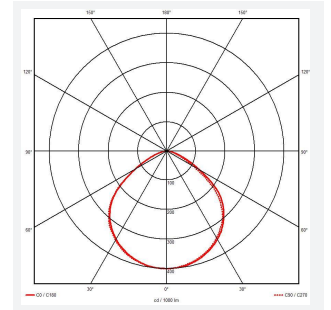

Calinor EVO

Calinor EVO Floodlight PIR Cool White 20W Black
Code: ACAE20/1/CW/B/PIR

Category	Floodlights
Application	Commercial, Industrial, Outdoor, Retail
Specification	Performance

PRODUCT FEATURES

- Compact, slim and robust designed LED floodlight suitable for residential and commercial applications
- Toughened microprism glass for visual comfort, uniformity and durability
- Pre-wired with 1 metre of rubber insulated cable for ease of installation and easy integration with Floodbox accessory
- Polycarbonate spike accessory allowing installation into lawn and garden applications
- Polycarbonate front trim provides excellent corrosion resistance
- Bracket design allows installation without removing mounting bracket
- Breather gland acts to minimise risk of water ingress
- PIR versions complete with manual override facility

GENERAL INFORMATION	
Wattage	20W
Lumens Delivered	2200lm
Lm/W	112lm/W
Beam Angle	100
CRI	80
CCT	4000K
Input	220/240V
Operating Temp	-15°C - 40°C
SDCM	6
Energy efficiency class	D

TECHNICAL INFORMATION	
Light Source	LED
Colour / Finish	Black
IP Rating	IP65
Class Protection	1
Internal / External	External
Surface / Recessed / Suspended	Wall
Lumen Depreciation	L80 69,000h
Warranty (Years)	5
CE Mark	Yes
Height	175 mm