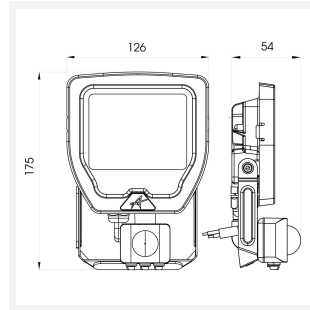

Calinor EVO

Calinor EVO Floodlight PIR Cool White 20W Black
Code: ACAE20/1/CW/B/PIR

Category	Floodlights
Application	Commercial, Industrial, Outdoor, Retail
Specification	Performance

PRODUCT FEATURES

- Compact, slim and robust designed LED floodlight suitable for residential and commercial applications
- Toughened microprism glass for visual comfort, uniformity and durability
- Pre-wired with 1 metre of rubber insulated cable for ease of installation and easy integration with Floodbox accessory
- Polycarbonate spike accessory allowing installation into lawn and garden applications
- Polycarbonate front trim provides excellent corrosion resistance
- Bracket design allows installation without removing mounting bracket
- Breather gland acts to minimise risk of water ingress
- PIR versions complete with manual override facility

GENERAL INFORMATION	
Wattage	20W
Lumens Delivered	2200lm
Lm/W	112lm/W
Beam Angle	100
CRI	80
CCT	4000K
Input	220/240V
Operating Temp	-15°C - 40°C
SDCM	6
Energy efficiency class	D

TECHNICAL INFORMATION	
Light Source	LED
Colour / Finish	Black
IP Rating	IP65
Class Protection	1
Internal / External	External
Surface / Recessed / Suspended	Wall
Lumen Depreciation	L80 69,000h
Warranty (Years)	5
CE Mark	Yes
Height	175 mm