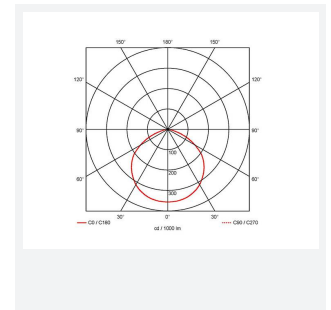

# Aztec Symmetrical

Aztec Symmetrical Floodlight 300W Photocell  
Code: AAZLED300/PC

Category	Floodlights
Application	Ancillary, Commercial, Education, Healthcare, Hospitality, Industrial, Outdoor, Retail
Specification	Performance

## PRODUCT FEATURES

- High performance die-cast aluminium LED floodlight with symmetrical light distribution suitable for industrial applications
- Pre-installed breathable gland prevents internal moisture accumulation
- High efficiency up to 148 Lm/W
- Non-dimmable
- High output, high efficiency floodlight
- Bracket design allows installation without removing mounting bracket
- Pre-wired with 1.5 metre of rubber insulated cable for ease of installation

### GENERAL INFORMATION

Wattage	300W
Lumens Delivered	44000lm
Lm/W	147lm/W
Beam Angle	115
CRI	70
CCT	5000K
Input	220/240V
Operating Temp	-30°C - 40°C
SDCM	5

### TECHNICAL INFORMATION

Light Source	LED
Colour / Finish	Black
IP Rating	IP66
Class Protection	1
Internal / External	External
Surface / Recessed / Suspended	Pole, Wall
Lumen Depreciation	L80 54,000h
Warranty (Years)	5
CE Mark	Yes
Height	470 mm