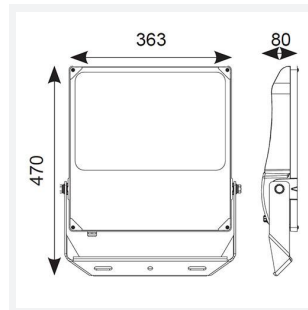

## PRODUCT FEATURES

- High performance die-cast aluminium LED floodlight with symmetrical light distribution suitable for industrial applications
- Pre-installed breathable gland prevents internal moisture accumulation
- High efficiency up to 148 Lm/W
- Non-dimmable
- High output, high efficiency floodlight
- Bracket design allows installation without removing mounting bracket
- Pre-wired with 1.5 metre of rubber insulated cable for ease of installation

### TECHNICAL INFORMATION

Light Source	LED
Colour / Finish	Black
IP Rating	IP66
Class Protection	1
Internal / External	External
Surface / Recessed / Suspended	Pole, Wall
Lumen Depreciation	L80 54,000h
Warranty (Years)	5
CE Mark	Yes
Height	470 mm