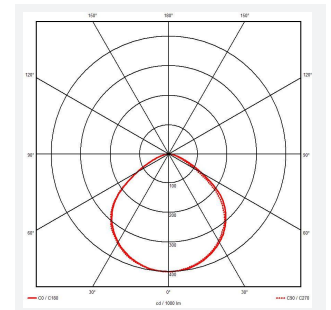

Calinor EVO

Calinor EVO Floodlight Cool White 10W Black
Code: ACAE10/1/CW/B

Category	Floodlights
Application	Commercial, Industrial, Outdoor, Retail
Specification	Performance

PRODUCT FEATURES

- Compact, slim and robust designed LED floodlight suitable for residential and commercial applications
- Toughened microprism glass for visual comfort, uniformity and durability
- Pre-wired with 1 metre of rubber insulated cable for ease of installation and easy integration with Floodbox accessory
- Polycarbonate spike accessory allowing installation into lawn and garden applications
- Polycarbonate front trim provides excellent corrosion resistance
- Bracket design allows installation without removing mounting bracket
- Breather gland acts to minimise risk of water ingress
- PIR versions complete with manual override facility

GENERAL INFORMATION	
Wattage	10W
Lumens Delivered	1100lm
Lm/W	112lm/W
Beam Angle	100
CRI	80
CCT	4000K
Input	220/240V
Operating Temp	-15°C - 40°C
SDCM	6
Energy efficiency class	D

TECHNICAL INFORMATION	
Light Source	LED
Colour / Finish	Black
IP Rating	IP65
Class Protection	1
Internal / External	External
Surface / Recessed / Suspended	Wall
Lumen Depreciation	L80 69,000h
Warranty (Years)	5
CE Mark	Yes
Height	135 mm