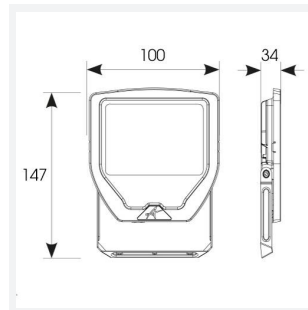

Calinor EVO

Calinor EVO Floodlight Cool White 10W Black
Code: ACAE10/1/CW/B

Category	Floodlights
Application	Commercial, Industrial, Outdoor, Retail
Specification	Performance

PRODUCT FEATURES

- Compact, slim and robust designed LED floodlight suitable for residential and commercial applications
- Toughened microprism glass for visual comfort, uniformity and durability
- Pre-wired with 1 metre of rubber insulated cable for ease of installation and easy integration with Floodbox accessory
- Polycarbonate spike accessory allowing installation into lawn and garden applications
- Polycarbonate front trim provides excellent corrosion resistance
- Bracket design allows installation without removing mounting bracket
- Breather gland acts to minimise risk of water ingress
- PIR versions complete with manual override facility

GENERAL INFORMATION	
Wattage	10W
Lumens Delivered	1100lm
Lm/W	112lm/W
Beam Angle	100
CRI	80
CCT	4000K
Input	220/240V
Operating Temp	-15°C - 40°C
SDCM	6
Energy efficiency class	D

TECHNICAL INFORMATION	
Light Source	LED
Colour / Finish	Black
IP Rating	IP65
Class Protection	1
Internal / External	External
Surface / Recessed / Suspended	Wall
Lumen Depreciation	L80 69,000h
Warranty (Years)	5
CE Mark	Yes
Height	135 mm