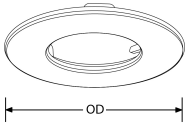

Product Description: R6™ Fixed IP65 Polycarbonate Bezel

IP65 Polycarbonate bezel suitable for the AU-R6, AU-R6CS and AU-R6CWS. Available in matt black, polished chrome and satin nickel.

SKU Code	Finish Colour
AU-R6BZMB	Matt Black
AU-R6BZPC	Polished Chrome
AU-R6BZSN	Satin Nickel
AU-R6BZW	White

Line Drawing

Polar Curve

Colour

Feature & Benefits

- IP65 Polycarbonate bezel suitable for the AU-R6, AU-R6CS and AU-R6CWS.
- Available in matt black, polished chrome and satin nickel.

Product Specs:

Weight (Kg)	0.014
-------------	-------