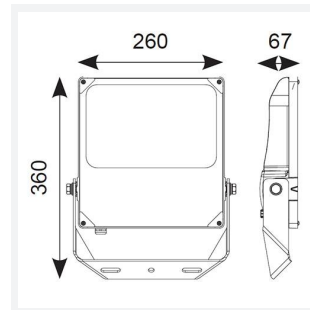

PRODUCT FEATURES

- High performance die-cast aluminium LED floodlight with symmetrical light distribution suitable for industrial applications
- Pre-installed breathable gland prevents internal moisture accumulation
- High efficiency up to 148 Lm/W
- Non-dimmable
- High output, high efficiency floodlight
- Bracket design allows installation without removing mounting bracket
- Pre-wired with 1.5 metre of rubber insulated cable for ease of installation

GENERAL INFORMATION	
Wattage	150W
Lumens Delivered	21800lm
Lm/W	145lm/W
Beam Angle	115
CRI	70
CCT	5000K
Input	220/240V
Operating Temp	-30°C - 40°C
SDCM	5

TECHNICAL INFORMATION	
Light Source	LED
Colour / Finish	Black
IP Rating	IP66
Class Protection	1
Internal / External	External
Surface / Recessed / Suspended	Pole, Wall
Lumen Depreciation	L80 54,000h
Warranty (Years)	5
CE Mark	Yes
Height	360 mm