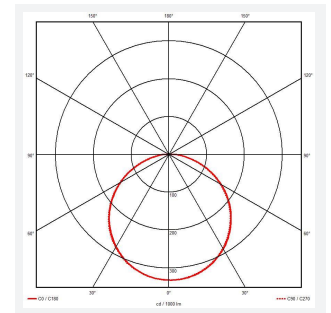

PRODUCT FEATURES

- Slim and modern bulkhead suitable for residential, commercial and industrial applications as well as ancillary areas
- All polycarbonate construction with opal diffuser and white trim ring with optional chrome, satin chrome or graphite trim ring accessories
- Gear tray located on the bezel, allowing the base to be installed and then the bezel connected, this coupled with 4x 20mm conduit entry points on base ensure a quick and simple installation
- Instant light output and unlimited switching
- High efficiency up to 145lm/W
- CCT selectable between 3000K, 4000K and 6500K and power selectable; offering a choice of 3 outputs, in one luminaire
- Two options of microwave sensor emergency

GENERAL INFORMATION

Wattage	9W - 16W
Lumens Delivered	(4000K) 9W: 120lm 12W: 180lm 16W: 2300lm
Lm/W	(4000K) 9W: 135lm/W 12W: 145lm/W 16W: 145lm/W
Beam Angle	110
CRI	80
CCT	3000/4000/6500K
Input	220/240V
Operating Temp	0°C - 40°C
SDCM	5
UGR	26

TECHNICAL INFORMATION

Light Source	LED
Colour / Finish	White
IP Rating	IP65
Class Protection	2
Internal / External	Internal / External
Surface / Recessed / Suspended	Ceiling, Wall
Lumen Depreciation	L70 54,000h
Warranty (Years)	5
CE Mark	Yes
Diameter	325 mm
Height	80 mm