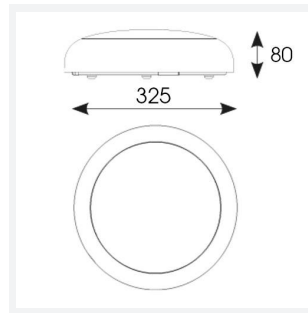

### PRODUCT FEATURES

- Slim and modern bulkhead suitable for residential, commercial and industrial applications as well as ancillary areas
- All polycarbonate construction with opal diffuser and white trim ring with optional chrome, satin chrome or graphite trim ring accessories
- Gear tray located on the bezel, allowing the base to be installed and then the bezel connected, this coupled with 4x 20mm conduit entry points on base ensure a quick and simple installation
- Instant light output and unlimited switching
- High efficiency up to 145lm/W
- CCT selectable between 3000K, 4000K and 6500K and power selectable; offering a choice of 3 outputs, in one luminaire
- Two options of microwave sensor emergency

### TECHNICAL INFORMATION

Light Source	LED
Colour / Finish	White
IP Rating	IP65
Class Protection	2
Internal / External	Internal / External
Surface / Recessed / Suspended	Ceiling, Wall
Lumen Depreciation	L70 54,000h
Warranty (Years)	5
CE Mark	Yes
Diameter	325 mm
Height	80 mm