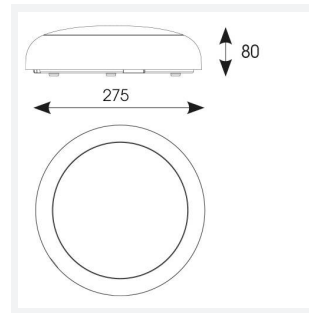

## PRODUCT FEATURES

- Slim and modern bulkhead suitable for residential, commercial and industrial applications as well as ancillary areas
- All polycarbonate construction with opal diffuser and white trim ring with optional chrome, satin chrome or graphite trim ring accessories
- Gear tray located on the bezel, allowing the base to be installed and then the bezel connected, this coupled with 4x 20mm conduit entry points on base ensure a quick and simple installation
- Instant light output and unlimited switching
- High efficiency up to 145lm/W
- CCT selectable between 3000K, 4000K and 6500K and power selectable; offering a choice of 3 outputs, in one luminaire
- Two options of microwave sensor emergency

GENERAL INFORMATION	
Wattage	4W - 7W
Lumens Delivered	(4000K) 4W: 480lm 5W: 700lm 7W: 950lm
Lm/W	(4000K) 4W: 120lm/W 5W: 140lm/W 7W: 140lm/W
Beam Angle	110
CRI	80
CCT	3000/4000/6500K
Input	220/240V
Operating Temp	0°C - 40°C
SDCM	5
UGR	22

TECHNICAL INFORMATION	
Light Source	LED
Colour / Finish	White
IP Rating	IP65
Class Protection	2
Internal / External	Internal / External
Surface / Recessed / Suspended	Ceiling, Wall
Lumen Depreciation	L70 54,000h
Warranty (Years)	5
CE Mark	Yes
Diameter	275 mm
Height	80 mm