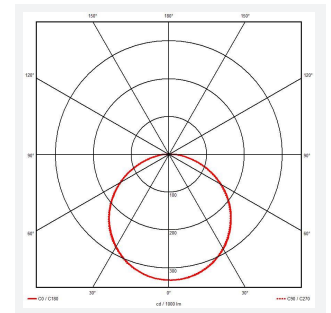

## PRODUCT FEATURES

- Slim and modern bulkhead suitable for residential, commercial and industrial applications as well as ancillary areas
- All polycarbonate construction with opal diffuser and white trim ring with optional chrome, satin chrome or graphite trim ring accessories
- Gear tray located on the bezel, allowing the base to be installed and then the bezel connected, this coupled with 4x 20mm conduit entry points on base ensure a quick and simple installation
- Instant light output and unlimited switching
- High efficiency up to 145lm/W
- CCT selectable between 3000K, 4000K and 6500K and power selectable; offering a choice of 3 outputs, in one luminaire
- Two options of microwave sensor emergency

GENERAL INFORMATION	
Wattage	4W - 7W
Lumens Delivered	(4000K) 4W: 480lm 5W: 700lm 7W: 950lm
Lm/W	(4000K) 4W: 120lm/W 5W: 140lm/W 7W: 140lm/W
Beam Angle	110
CRI	80
CCT	3000/4000/6500K
Input	220/240V
Operating Temp	0°C - 40°C
SDCM	5
UGR	22

TECHNICAL INFORMATION	
Light Source	LED
Colour / Finish	White
IP Rating	IP65
Class Protection	2
Internal / External	Internal / External
Surface / Recessed / Suspended	Ceiling, Wall
Lumen Depreciation	L70 54,000h
Warranty (Years)	5
CE Mark	Yes
Diameter	275 mm
Height	80 mm