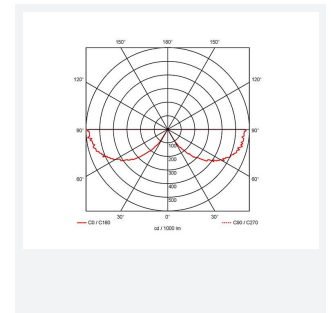

# Adler Exit Sign

Adler Exit Sign Maintained / Non-Maintained  
Code: AADL/3M/W

Category	Emergency
Application	Ancillary, Commercial, Education, Healthcare, Hospitality, Industrial, Retail
Specification	Architectural

GENERAL INFORMATION	
Wattage	2W
CRI	70
CCT	6500K
Input	220/240V
Operating Temp	0°C - 40°C
SDCM	6

TECHNICAL INFORMATION	
Light Source	LED
Colour / Finish	White
IP Rating	IP20
Class Protection	1
Internal / External	Internal
Surface / Recessed / Suspended	Ceiling, Recessed, Suspended, Wall
Lumen Depreciation	L70 50,000h
Warranty (Years)	5
CE Mark	Yes
Height	212 mm
Accessories	AADL/WB/W, AADL/WB/BLK, AADL/SRK/W, AADL/SRK/BLK, ASBP/22/LI