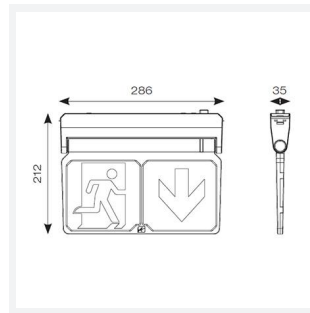

# Adler Exit Sign

Adler Exit Sign Maintained / Non-Maintained  
Code: AADL/3M/W

Category	Emergency
Application	Ancillary, Commercial, Education, Healthcare, Hospitality, Industrial, Retail
Specification	Architectural

## PRODUCT FEATURES

- Rotatable legends to reduce waste and increase flexibility
- One fitting that enables choice of five different mounting options: Suspension, Recessed, Ceiling surface, Wall surface, Side arm wall mounting
- LiFePO4 Lithium battery provides improved energy consumption, product reliability and lifetime
- Self-test emergency as standard
- Rotatable legends to reduce waste and increase flexibility
- 1 metre suspension cable supplied as standard
- Available in black and white finishes

GENERAL INFORMATION	
Wattage	2W
CRI	70
CCT	6500K
Input	220/240V
Operating Temp	0°C - 40°C
SDCM	6

TECHNICAL INFORMATION	
Light Source	LED
Colour / Finish	White
IP Rating	IP20
Class Protection	1
Internal / External	Internal
Surface / Recessed / Suspended	Ceiling, Recessed, Suspended, Wall
Lumen Depreciation	L70 50,000h
Warranty (Years)	5
CE Mark	Yes
Height	212 mm
Accessories	AADL/WB/W, AADL/WB/BLK, AADL/SRK/W, AADL/SRK/BLK, ASBP/22/LI