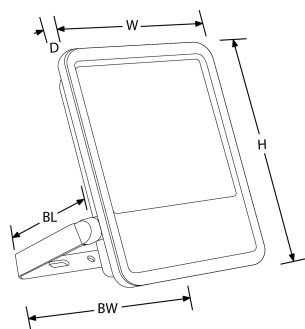

Product Description: Proxima™ 200W Adjustable IP65 LED Floodlight

Offering an excellent 130lm/W, the Proxima™ floodlight range provides the perfect solution for residential and commercial applications. With the product being IP65 and salt spray tested, it offers a solution for coastal applications. Available in 50W, 100W and 200W.

SKU Code	Wattage	Colour	Lumens	Lumens/Watt	Beam Angle	Finish Colour	SKU Type
EN-FLP200/40	200	4000	26000	130	100	Black	Non Dimmable

Line Drawing

Polar Curve

Colour

Black

Product Features:

- Aluminium housing for excellent heat dissipation
- Salt spray tested
- IP65 rated
- IK08 rated
- Pre-wired with 800mm of cable
- L70 50,000hrs
- 5 Year Warranty

Product Specs:

Input Voltage	100~277V AC	Input Frequency	50/60HZ
Power Factor	0.9	IP Rating	IP65
Lifetime L70 (hrs)	50000	IK Rating	IK08
Width (mm)	335	Height (mm)	370
Product Type	Floodlights	Operating Temp. (Min) °C	-20°C
Operating Temp. (Max) °C	45°C		