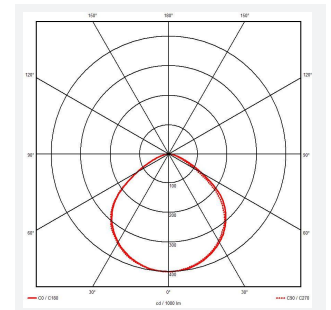

Calinor EVO

Calinor EVO Floodlight PIR Warm White 10W
Code: ACAE10/1/WW/B/PIR

Category	Floodlights
Application	Commercial, Industrial, Outdoor, Retail
Specification	Performance

PRODUCT FEATURES

- Compact, slim and robust designed LED floodlight suitable for residential and commercial applications
- Toughened microprism glass for visual comfort, uniformity and durability
- Pre-wired with 1 metre of rubber insulated cable for ease of installation and easy integration with Floodbox accessory
- Polycarbonate spike accessory allowing installation into lawn and garden applications
- Polycarbonate front trim provides excellent corrosion resistance
- Bracket design allows installation without removing mounting bracket
- Breather gland acts to minimise risk of water ingress
- PIR versions complete with manual override facility

GENERAL INFORMATION	
Wattage	10W
Lumens Delivered	1000lm
Lm/W	103lm/W
Beam Angle	100
CRI	80
CCT	3000K
Input	220/240V
Operating Temp	-15°C - 40°C
SDCM	6
Energy efficiency class	E

TECHNICAL INFORMATION	
Light Source	LED
Colour / Finish	Black
IP Rating	IP65
Class Protection	1
Internal / External	External
Surface / Recessed / Suspended	Wall
Lumen Depreciation	L80 69,000h
Warranty (Years)	5
CE Mark	Yes
Height	147 mm