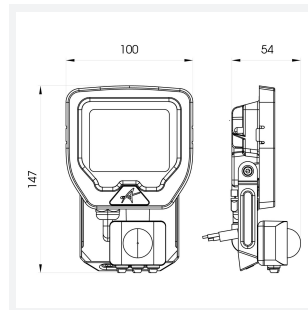

Calinor EVO

Calinor EVO Floodlight PIR Warm White 10W
Code: ACAE10/1/WW/B/PIR

Category	Floodlights
Application	Commercial, Industrial, Outdoor, Retail
Specification	Performance

PRODUCT FEATURES

- Compact, slim and robust designed LED floodlight suitable for residential and commercial applications
- Toughened microprism glass for visual comfort, uniformity and durability
- Pre-wired with 1 metre of rubber insulated cable for ease of installation and easy integration with Floodbox accessory
- Polycarbonate spike accessory allowing installation into lawn and garden applications
- Polycarbonate front trim provides excellent corrosion resistance
- Bracket design allows installation without removing mounting bracket
- Breather gland acts to minimise risk of water ingress
- PIR versions complete with manual override facility

GENERAL INFORMATION	
Wattage	10W
Lumens Delivered	1000lm
Lm/W	103lm/W
Beam Angle	100
CRI	80
CCT	3000K
Input	220/240V
Operating Temp	-15°C - 40°C
SDCM	6
Energy efficiency class	E

TECHNICAL INFORMATION	
Light Source	LED
Colour / Finish	Black
IP Rating	IP65
Class Protection	1
Internal / External	External
Surface / Recessed / Suspended	Wall
Lumen Depreciation	L80 69,000h
Warranty (Years)	5
CE Mark	Yes
Height	147 mm