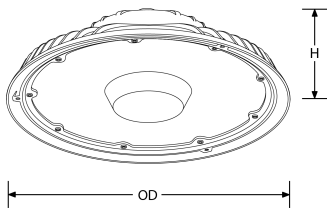

Product Description: Cosmos[™] 100W IP65 Non Dimmable Highbay

Producing 130lm/W, Cosmos[™] LED highbay provides over 65% energy savings compared to traditional technology. With a 90° beam angle as standard.

SKU Code	Wattage	Colour	Lumens	Lumens/Watt	Beam Angle	Finish Colour	SKU Type
EN-HBE100B/40	100	4000	13000	130	90	Black	Non Dimmable

Line Drawing

Polar Curve

Colour

Black

Feature & Benefits

- IP65 rated
- IK08 rated
- -20° to +35° ambient working temperature
- 5 Year Warranty

Product Specs:

Input Voltage	175~265V AC	Input Frequency	50/50HZ
Power Factor	0.9	IP Rating	IP65
Lifetime L70 (hrs)	50000hrs	IK Rating	IK08
Lamp Base	Other	Overall Diameter (mm)	250
Height (mm)	97	Product Type	Highbays
Operating Temp. (Min) °C	-20°C	Operating Temp. (Max) °C	35°C