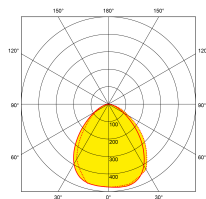

Product Description: Cosmos[™] 100W IP65 Non Dimmable Highbay

Producing 130lm/W, Cosmos[™] LED highbay provides over 65% energy savings compared to traditional technology. With a 90° beam angle as standard.

SKU Code	Wattage	Colour	Lumens	Lumens/Watt	Beam Angle	Finish Colour	SKU Type
EN-HBE100B/40	100	4000	13000	130	90	Black	Non Dimmable

Line Drawing

Polar Curve

Colour

Black

Feature & Benefits

- IP65 rated
- IK08 rated
- -20° to +35° ambient working temperature
- 5 Year Warranty

Product Specs:

Input Voltage	175~265V AC	Input Frequency	50/50HZ
Power Factor	0.9	IP Rating	IP65
Lifetime L70 (hrs)	50000hrs	IK Rating	IK08
Lamp Base	Other	Overall Diameter (mm)	250
Height (mm)	97	Product Type	Highbays
Operating Temp. (Min) °C	-20°C	Operating Temp. (Max) °C	35°C