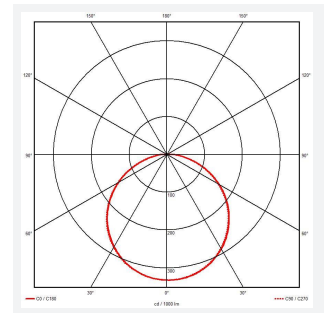

Disco EVO

Disco EVO 2 Emergency
Code: ADIS2/1/M3

Category	Bulkheads
Application	Ancillary, Commercial, Education, Healthcare, Hospitality, Residential, Retail
Specification	Performance

PRODUCT FEATURES

- Slim and modern bulkhead suitable for residential, commercial and industrial applications as well as ancillary areas
- All polycarbonate construction with opal diffuser and white trim ring with optional chrome, satin chrome or graphite trim ring accessories
- Gear tray located on the bezel, allowing the base to be installed and then the bezel connected, this coupled with 4x 20mm conduit entry points on base ensure a quick and simple installation
- Instant light output and unlimited switching
- High efficiency up to 145lm/W
- CCT selectable between 3000K, 4000K and 6500K and power selectable; offering a choice of 3 outputs, in one luminaire
- Two options of microwave sensor emergency

GENERAL INFORMATION

Wattage	9W - 16W
Lumens Delivered	(4000K) 9W: 120lm 12W: 180lm 16W: 230lm
Lm/W	(4000K) 9W: 135lm/W 12W: 145lm/W 16W: 145lm/W
Beam Angle	110
CRI	80
CCT	3000/4000/6500K
Input	220/240V
Operating Temp	0°C - 40°C
SDCM	5
UGR	26

TECHNICAL INFORMATION

Light Source	LED
Colour / Finish	White
IP Rating	IP65
Class Protection	2
Internal / External	Internal / External
Surface / Recessed / Suspended	Ceiling, Wall
Lumen Depreciation	L70 54,000h
Warranty (Years)	5
CE Mark	Yes
Diameter	325 mm
Height	80 mm