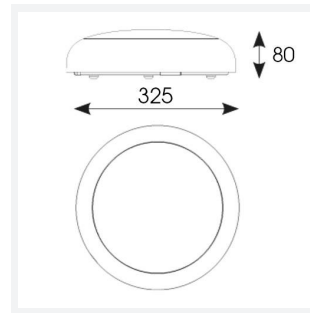

Disco EVO

Disco EVO 2 Emergency
Code: ADIS2/1/M3

Category	Bulkheads
Application	Ancillary, Commercial, Education, Healthcare, Hospitality, Residential, Retail
Specification	Performance

PRODUCT FEATURES

- Slim and modern bulkhead suitable for residential, commercial and industrial applications as well as ancillary areas
- All polycarbonate construction with opal diffuser and white trim ring with optional chrome, satin chrome or graphite trim ring accessories
- Gear tray located on the bezel, allowing the base to be installed and then the bezel connected, this coupled with 4x 20mm conduit entry points on base ensure a quick and simple installation
- Instant light output and unlimited switching
- High efficiency up to 145lm/W
- CCT selectable between 3000K, 4000K and 6500K and power selectable; offering a choice of 3 outputs, in one luminaire
- Two options of microwave sensor emergency

GENERAL INFORMATION

Wattage	9W - 16W
Lumens Delivered	(4000K) 9W: 120lm 12W: 180lm 16W: 230lm
Lm/W	(4000K) 9W: 135lm/W 12W: 145lm/W 16W: 145lm/W
Beam Angle	110
CRI	80
CCT	3000/4000/6500K
Input	220/240V
Operating Temp	0°C - 40°C
SDCM	5
UGR	26

TECHNICAL INFORMATION

Light Source	LED
Colour / Finish	White
IP Rating	IP65
Class Protection	2
Internal / External	Internal / External
Surface / Recessed / Suspended	Ceiling, Wall
Lumen Depreciation	L70 54,000h
Warranty (Years)	5
CE Mark	Yes
Diameter	325 mm
Height	80 mm