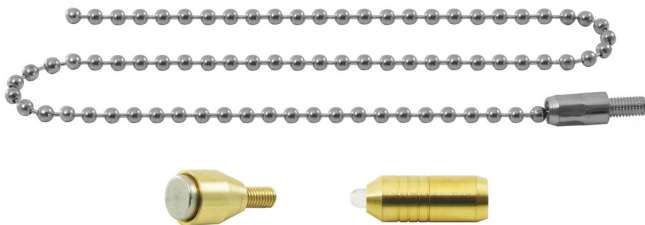

MightyRods 3pc Accessory Pack

Upgrade your MightyRod kit with this Super Kit upgrade pack. CONTENTS: Torch, Magnet and Chain.

Item No.		
T5441	3pc	1

MightyRods PRO Cable Socks

Tapered woven steel mesh cable sock that provides a quick and secure method for securing cables to rods.

Item No.	Ø	
T5442 06	6 - 10mm	6
T5442 11	11 - 15mm	6