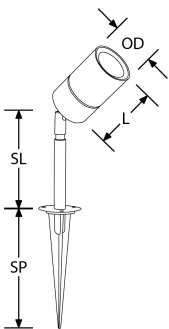

Product Description: S-Lite™ PRO GU10 IP65 Adjustable Spotlight

Adjustable stainless steel IP65 spike spotlight with 90° vertical adjustment. Spring loaded lampholder allows the fitting of a range of our ICE™ Lamps for different lumen outputs and colours.

SKU Code	Finish Colour
EN-SLSS1	Stainless Steel

Line Drawing **Polar Curve** **Color**

Product Features:

- IP65 Mains voltage adjustable 304 stainless steel spike spotlight
- Option of use with spike or as a surface mount
- 90° vertical adjustment
- For use with GU10 lamps - lamps not included (Max 35W lamp)
- Pre-wired with 1 metre of cable
- 3 year warranty

Product Specs:

Input Voltage	220~240V AC	Input Frequency	50/60HZ
IP Rating	IP65	Lamp Base	GU10
Length (mm)	95	Overall Diameter (mm)	60
Weight (Kg)	0.624	Product Type	Spike Lights

Compliance & Approvals: