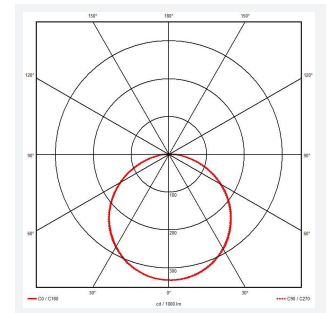

PRODUCT FEATURES

- Slim and modern bulkhead suitable for residential, commercial and industrial applications as well as ancillary areas
- All polycarbonate construction with opal diffuser and white trim ring with optional chrome, satin chrome or graphite trim ring accessories
- Gear tray located on the bezel, allowing the base to be installed and then the bezel connected, this coupled with 4x 20mm conduit entry points on base ensure a quick and simple installation
- Instant light output and unlimited switching
- High efficiency up to 145lm/W
- CCT selectable between 3000K, 4000K and 6500K and power selectable; offering a choice of 3 outputs, in one luminaire
- Two options of microwave sensor emergency

GENERAL INFORMATION

Wattage	9W - 16W
Lumens Delivered	(4000K) 9W: 120lm 12W: 180lm 16W: 230lm
Lm/W	(4000K) 9W: 135lm/W 12W: 145lm/W 16W: 145lm/W
Beam Angle	110
CRI	80
CCT	3000/4000/6500K
Input	220/240V
Operating Temp	-20°C - 40°C
SDCM	5
UGR	26

TECHNICAL INFORMATION

Light Source	LED
Colour / Finish	White
IP Rating	IP65
Class Protection	2
Internal / External	Internal / External
Surface / Recessed / Suspended	Ceiling, Wall
Lumen Depreciation	L70 54,000h
Warranty (Years)	5
CE Mark	Yes
Diameter	325 mm
Height	80 mm