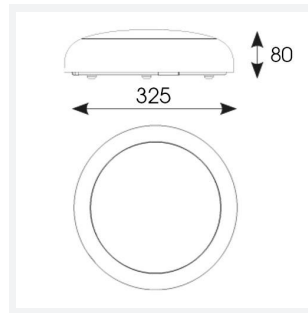

## PRODUCT FEATURES

- Slim and modern bulkhead suitable for residential, commercial and industrial applications as well as ancillary areas
- All polycarbonate construction with opal diffuser and white trim ring with optional chrome, satin chrome or graphite trim ring accessories
- Gear tray located on the bezel, allowing the base to be installed and then the bezel connected, this coupled with 4x 20mm conduit entry points on base ensure a quick and simple installation
- Instant light output and unlimited switching
- High efficiency up to 145lm/W
- CCT selectable between 3000K, 4000K and 6500K and power selectable; offering a choice of 3 outputs, in one luminaire
- Two options of microwave sensor emergency

### GENERAL INFORMATION

Wattage	9W - 16W
Lumens Delivered	(4000K) 9W: 120lm 12W: 180lm 16W: 230lm
Lm/W	(4000K) 9W: 135lm/W 12W: 145lm/W 16W: 145lm/W
Beam Angle	110
CRI	80
CCT	3000/4000/6500K
Input	220/240V
Operating Temp	-20°C - 40°C
SDCM	5
UGR	26

### TECHNICAL INFORMATION

Light Source	LED
Colour / Finish	White
IP Rating	IP65
Class Protection	2
Internal / External	Internal / External
Surface / Recessed / Suspended	Ceiling, Wall
Lumen Depreciation	L70 54,000h
Warranty (Years)	5
CE Mark	Yes
Diameter	325 mm
Height	80 mm