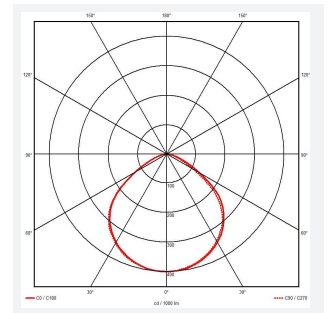

Calinor EVO

Calinor EVO Floodlight PIR Cool White 10W Black
Code: ACAE10/1/CW/B/PIR

Category	Floodlights
Application	Commercial, Industrial, Outdoor, Retail
Specification	Performance

PRODUCT FEATURES

- Compact, slim and robust designed LED floodlight suitable for residential and commercial applications
- Toughened microprism glass for visual comfort, uniformity and durability
- Pre-wired with 1 metre of rubber insulated cable for ease of installation and easy integration with Floodbox accessory
- Polycarbonate spike accessory allowing installation into lawn and garden applications
- Polycarbonate front trim provides excellent corrosion resistance
- Bracket design allows installation without removing mounting bracket
- Breather gland acts to minimise risk of water ingress
- PIR versions complete with manual override facility

GENERAL INFORMATION	
Wattage	10W
Lumens Delivered	1100lm
Lm/W	112lm/W
Beam Angle	100
CRI	80
CCT	4000K
Input	220/240V
Operating Temp	-15°C - 40°C
SDCM	6
Energy efficiency class	D

TECHNICAL INFORMATION	
Light Source	LED
Colour / Finish	Black
IP Rating	IP65
Class Protection	1
Internal / External	External
Surface / Recessed / Suspended	Wall
Lumen Depreciation	L80 69,000h
Warranty (Years)	5
CE Mark	Yes
Height	147 mm