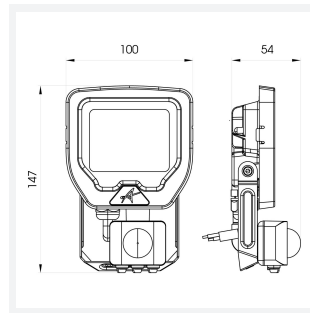

Calinor EVO

Calinor EVO Floodlight PIR Cool White 10W Black
Code: ACAE10/1/CW/B/PIR

Category	Floodlights
Application	Commercial, Industrial, Outdoor, Retail
Specification	Performance

PRODUCT FEATURES

- Compact, slim and robust designed LED floodlight suitable for residential and commercial applications
- Toughened microprism glass for visual comfort, uniformity and durability
- Pre-wired with 1 metre of rubber insulated cable for ease of installation and easy integration with Floodbox accessory
- Polycarbonate spike accessory allowing installation into lawn and garden applications
- Polycarbonate front trim provides excellent corrosion resistance
- Bracket design allows installation without removing mounting bracket
- Breather gland acts to minimise risk of water ingress
- PIR versions complete with manual override facility

GENERAL INFORMATION	
Wattage	10W
Lumens Delivered	1100lm
Lm/W	112lm/W
Beam Angle	100
CRI	80
CCT	4000K
Input	220/240V
Operating Temp	-15°C - 40°C
SDCM	6
Energy efficiency class	D

TECHNICAL INFORMATION	
Light Source	LED
Colour / Finish	Black
IP Rating	IP65
Class Protection	1
Internal / External	External
Surface / Recessed / Suspended	Wall
Lumen Depreciation	L80 69,000h
Warranty (Years)	5
CE Mark	Yes
Height	147 mm