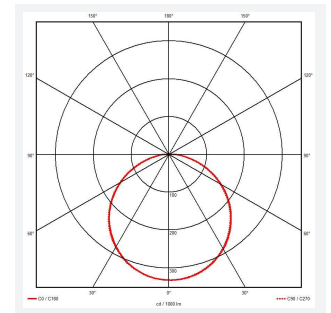

PRODUCT FEATURES

- Slim and modern bulkhead suitable for residential, commercial and industrial applications as well as ancillary areas
- All polycarbonate construction with opal diffuser and white trim ring with optional chrome, satin chrome or graphite trim ring accessories
- Gear tray located on the bezel, allowing the base to be installed and then the bezel connected, this coupled with 4x 20mm conduit entry points on base ensure a quick and simple installation
- Instant light output and unlimited switching
- High efficiency up to 145lm/W
- CCT selectable between 3000K, 4000K and 6500K and power selectable; offering a choice of 3 outputs, in one luminaire
- Two options of microwave sensor emergency

GENERAL INFORMATION

Wattage	4W - 7W
Lumens Delivered	(4000K) 4W: 480lm 5W: 700lm 7W: 950lm
Lm/W	(4000K) 4W: 120lm/W 5W: 140lm/W 7W: 140lm/W
Beam Angle	110
CRI	80
CCT	3000/4000/6500K
Input	220/240V
Operating Temp	-20°C - 40°C
SDCM	5
UGR	22

TECHNICAL INFORMATION

Light Source	LED
Colour / Finish	White
IP Rating	IP65
Class Protection	2
Internal / External	Internal / External
Surface / Recessed / Suspended	Ceiling, Wall
Lumen Depreciation	L70 54,000h
Warranty (Years)	5
CE Mark	Yes
Diameter	275 mm
Height	80 mm