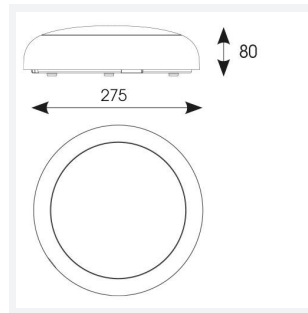

PRODUCT FEATURES

- Slim and modern bulkhead suitable for residential, commercial and industrial applications as well as ancillary areas
- All polycarbonate construction with opal diffuser and white trim ring with optional chrome, satin chrome or graphite trim ring accessories
- Gear tray located on the bezel, allowing the base to be installed and then the bezel connected, this coupled with 4x 20mm conduit entry points on base ensure a quick and simple installation
- Instant light output and unlimited switching
- High efficiency up to 145lm/W
- CCT selectable between 3000K, 4000K and 6500K and power selectable; offering a choice of 3 outputs, in one luminaire
- Two options of microwave sensor emergency

GENERAL INFORMATION

Wattage	4W - 7W
Lumens Delivered	(4000K) 4W: 480lm 5W: 700lm 7W: 950lm
Lm/W	(4000K) 4W: 120lm/W 5W: 140lm/W 7W: 140lm/W
Beam Angle	110
CRI	80
CCT	3000/4000/6500K
Input	220/240V
Operating Temp	-20°C - 40°C
SDCM	5
UGR	22

TECHNICAL INFORMATION

Light Source	LED
Colour / Finish	White
IP Rating	IP65
Class Protection	2
Internal / External	Internal / External
Surface / Recessed / Suspended	Ceiling, Wall
Lumen Depreciation	L70 54,000h
Warranty (Years)	5
CE Mark	Yes
Diameter	275 mm
Height	80 mm