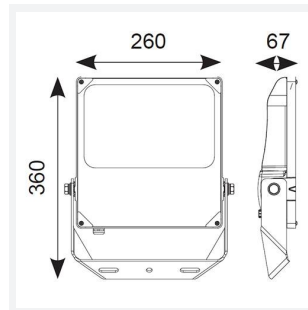

## PRODUCT FEATURES

- High performance die-cast aluminium LED floodlight with symmetrical light distribution suitable for industrial applications
- Pre-installed breathable gland prevents internal moisture accumulation
- High efficiency up to 148 Lm/W
- Non-dimmable
- High output, high efficiency floodlight
- Bracket design allows installation without removing mounting bracket
- Pre-wired with 1.5 metre of rubber insulated cable for ease of installation

GENERAL INFORMATION	
Wattage	150W
Lumens Delivered	21800lm
Lm/W	145lm/W
Beam Angle	115
CRI	70
CCT	5000K
Input	220/240V
Operating Temp	-30°C - 50°C
SDCM	5

TECHNICAL INFORMATION	
Light Source	LED
Colour / Finish	Black
IP Rating	IP66
Class Protection	1
Internal / External	External
Surface / Recessed / Suspended	Pole, Wall
Lumen Depreciation	L80 54,000h
Warranty (Years)	5
CE Mark	Yes
Height	360 mm