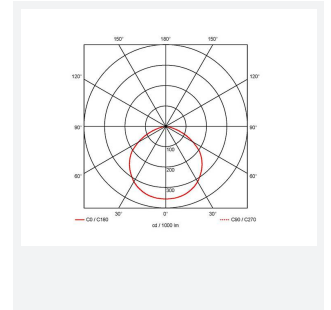

Aztec Symmetrical

Aztec Symmetrical Floodlight 300W
Code: AAZLED300

Category	Floodlights
Application	Ancillary, Commercial, Education, Healthcare, Hospitality, Industrial, Outdoor, Retail
Specification	Performance

PRODUCT FEATURES

- High performance die-cast aluminium LED floodlight with symmetrical light distribution suitable for industrial applications
- Pre-installed breathable gland prevents internal moisture accumulation
- High efficiency up to 148 Lm/W
- Non-dimmable
- High output, high efficiency floodlight
- Bracket design allows installation without removing mounting bracket
- Pre-wired with 1.5 metre of rubber insulated cable for ease of installation

GENERAL INFORMATION

Wattage	300W
Lumens Delivered	44000lm
Lm/W	147lm/W
Beam Angle	115
CRI	70
CCT	5000K
Input	220/240V
Operating Temp	-30°C - 45°C
SDCM	5

TECHNICAL INFORMATION

Light Source	LED
Colour / Finish	Black
IP Rating	IP66
Class Protection	1
Internal / External	External
Surface / Recessed / Suspended	Pole, Wall
Lumen Depreciation	L80 54,000h
Warranty (Years)	5
CE Mark	Yes
Height	470 mm