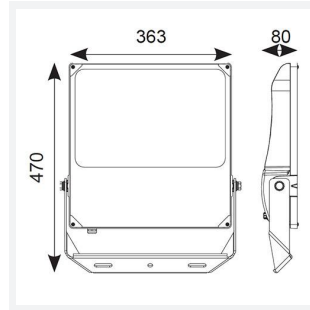

PRODUCT FEATURES

- High performance die-cast aluminium LED floodlight with symmetrical light distribution suitable for industrial applications
- Pre-installed breathable gland prevents internal moisture accumulation
- High efficiency up to 148 Lm/W
- Non-dimmable
- High output, high efficiency floodlight
- Bracket design allows installation without removing mounting bracket
- Pre-wired with 1.5 metre of rubber insulated cable for ease of installation

GENERAL INFORMATION

Wattage	300W
Lumens Delivered	44000lm
Lm/W	147lm/W
Beam Angle	115
CRI	70
CCT	5000K
Input	220/240V
Operating Temp	-30°C - 45°C
SDCM	5

TECHNICAL INFORMATION

Light Source	LED
Colour / Finish	Black
IP Rating	IP66
Class Protection	1
Internal / External	External
Surface / Recessed / Suspended	Pole, Wall
Lumen Depreciation	L80 54,000h
Warranty (Years)	5
CE Mark	Yes
Height	470 mm