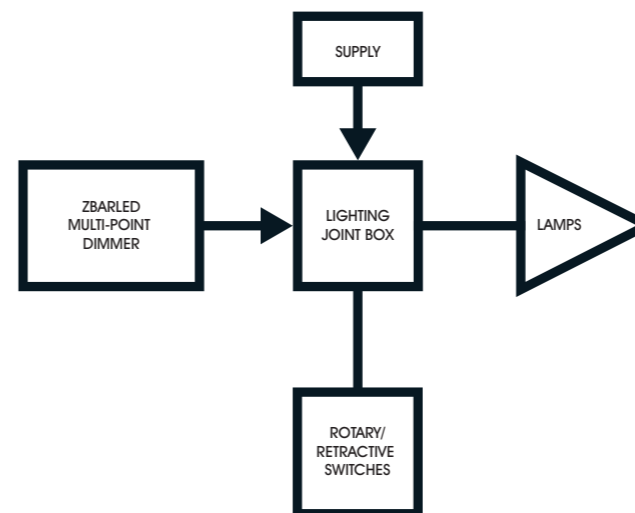

GENERAL WIRING INSTRUCTIONS

ZBARLED VITAL STATISTICS

- 0-300W and 0-1000W / VA LED
- Flicker-free & silent
- Multiple controllers on 1 circuit
- LED, Tungsten, Low-Voltage & CFL
- Works with Zano rotary controllers
- Use existing twin and earth cable
- Award-winning technology
- Suitable for leading and trailing edge
- 2 year guarantee