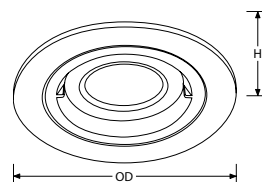

#### EN-DLM356

(H) 115mm Height  
(OD) 80mm Overall (Ø)