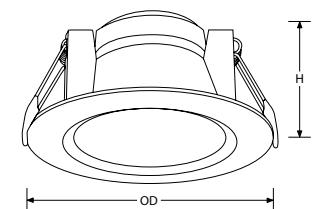

Triac Inline Dimmer
See pg.31

Smart Rotary Dimmer
See pg.25

On/Off Relay
See pg.37

EN-DL23

EN-DDL10 (H) 60mm Height (OD) 120mm Overall (Ø)	EN-DL10 (H) 60mm Height (OD) 120mm Overall (Ø)
EN-DDL15 (H) 60mm Height (OD) 150mm Overall (Ø)	EN-DL15 (H) 60mm Height (OD) 150mm Overall (Ø)
EN-DDL20 (H) 65mm Height (OD) 200mm Overall (Ø)	EN-DL23 (H) 65mm Height (OD) 200mm Overall (Ø)
EN-DDL25 (H) 65mm Height (OD) 235mm Overall (Ø)	EN-DL30 (H) 65mm Height (OD) 235mm Overall (Ø)