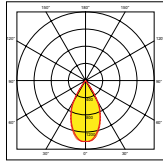

EN-DLB071D

(H) 50mm Height
(OD) 80mm Overall (Ø)

EN-DLB072D

(H) 65mm Height
(OD) 85mm Overall (Ø)

EN-DLB101D

(H) 60mm Height
(OD) 80mm Overall (Ø)

EN-DLB102D

(H) 80mm Height
(OD) 85mm Overall (Ø)