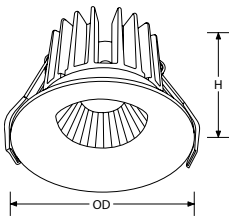

1-10V Inline Dimmer
See pg.35

Smart Rotary Dimmer
See pg.25

On/Off Relay
See pg.37

EN-DLB071D

EN-DLB072D

EN-DLB071D

(H) 50mm Height
(OD) 80mm Overall (Ø)

EN-DLB072D

(H) 65mm Height
(OD) 85mm Overall (Ø)

EN-DLB101D

(H) 60mm Height
(OD) 80mm Overall (Ø)

EN-DLB102D

(H) 80mm Height
(OD) 85mm Overall (Ø)

CurveE™

High output baffled LED downlights

make smart with

See pg.218-219 for compatibility table

Sleek baffled design with the light source recessed back to reduce glare

Aluminium heatsink and bezel

Delivering up to 97lm/W

UGR19 (Unified Glare Rating)

60° beam angle for focused downlighting