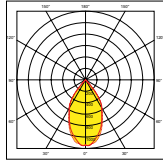

EN-DLB072D