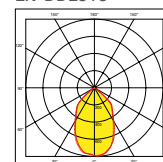

On/Off Relay
See pg.37

EN-DDL818

EN-DDL413
(H) 65mm Height
(OD) 145mm Overall (Ø)

EN-DDL618
(H) 75mm Height
(OD) 190mm Overall (Ø)

EN-DDL818
(H) 87mm Height
(OD) 225mm Overall (Ø)

EN-DDL825
(H) 87mm Height
(OD) 225mm Overall (Ø)