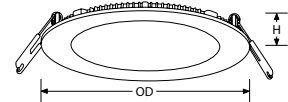

.control

Triac In-line Dimmer
See pg.31

1-10V In-line Dimmer
See pg.35

Smart Rotary Dimmer
See pg.25

On/Off Relay
See pg.37

EN-PL18B

EN-PL06B

(H) 25mm Height
(OD) 120mm Overall (Ø)

EN-PL09B

(H) 25mm Height
(OD) 145mm Overall (Ø)

EN-PL12B

(H) 25mm Height
(OD) 174mm Overall (Ø)

EN-PL18B

(H) 25mm Height
(OD) 225mm Overall (Ø)

EN-PL24B

(H) 25mm Height
(OD) 300mm Overall (Ø)