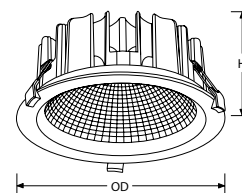

EN-PL09B

(H) 25mm Height
(OD) 145mm Overall (Ø)

EN-PL12B

(H) 25mm Height
(OD) 174mm Overall (Ø)

EN-PL18B

(H) 25mm Height
(OD) 225mm Overall (Ø)

EN-PL24B

(H) 25mm Height
(OD) 300mm Overall (Ø)

On/Off Relay
See pg.37

EN-DDL818

EN-DDL413
(H) 65mm Height
(OD) 145mm Overall (Ø)

EN-DDL618
(H) 75mm Height
(OD) 190mm Overall (Ø)

EN-DDL818
(H) 87mm Height
(OD) 225mm Overall (Ø)

EN-DDL825
(H) 87mm Height
(OD) 225mm Overall (Ø)

EN-DDL840
(H) 87mm Height
(OD) 225mm Overall (Ø)