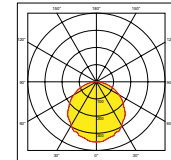

EN-PL06B

(H) 25mm Height
(OD) 120mm Overall (Ø)

EN-PL09B

(H) 25mm Height
(OD) 145mm Overall (Ø)

EN-PL12B

(H) 25mm Height
(OD) 174mm Overall (Ø)

EN-PL18B

(H) 25mm Height
(OD) 225mm Overall (Ø)

EN-PL24B

(H) 25mm Height
(OD) 300mm Overall (Ø)