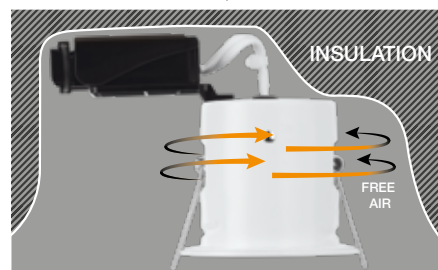

Insulation coverable
300mm fibre based

- No accessory required
- No insulation cut-out required