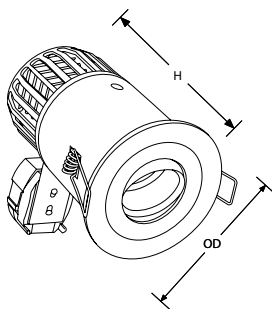

Non-Dimmable
Standard GU10

PLUS

On/Off Relay
See pg.37

EN-DLM482

(H) 135mm Height
(OD) 95mm Overall (Ø)

EN-DLM484

(H) 130mm Height
(OD) 95mm Overall (Ø)

EFD™