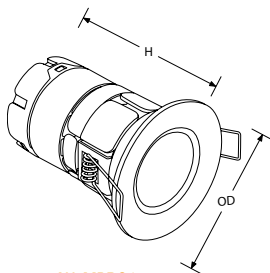

Triac Inline Dimmer
See pg.31

Smart Rotary Dimmer
See pg.25

AU-MPRO1

AU-MPRO5

AU-MPRO1

(H) 100mm Height
(OD) 88mm Overall (Ø)

AU-MPRO2

(H) 98mm Height
(OD) 98mm Overall (Ø)

AU-MPRO5

(H) 120mm Height
(OD) 88mm Overall (Ø)

mPRO™

LED fixed/adjustable /baffle fire rated downlights

LEDchroic™ lens provides halogen appearance with LED efficiency, anti-glare and precise beam control

Unique convertible design to fit ceiling voids as shallow as 47mm

Delivering up to 94lm/W

Interchangeable IP65 bezels for fixed version provide a sleek finish

IP65 rated for adjustable and baffle option

SDCM <6 providing consistent light colour quality