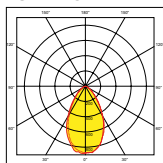

Triac Inline Dimmer
See pg.31

Smart Rotary Dimmer
See pg.25

AU-MPRO1

AU-MPRO5

AU-MPRO1

(H) 100mm Height
(OD) 88mm Overall (Ø)

AU-MPRO2

(H) 98mm Height
(OD) 98mm Overall (Ø)