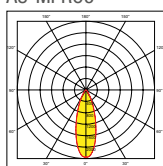

Triac Inline Dimmer
See pg.31

Smart Rotary Dimmer
See pg.25

AU-MPRO1

AU-MPRO5

AU-MPRO1

(H) 100mm Height
(OD) 88mm Overall (Ø)

AU-MPRO2

(H) 98mm Height
(OD) 98mm Overall (Ø)