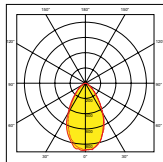

Triac Inline Dimmer
See pg.31

Smart Rotary Dimmer
See pg.25

AU-MPRO1

AU-MPRO5

AU-MPRO1

(H) 100mm Height
(OD) 88mm Overall (Ø)

AU-MPRO2

(H) 98mm Height
(OD) 98mm Overall (Ø)