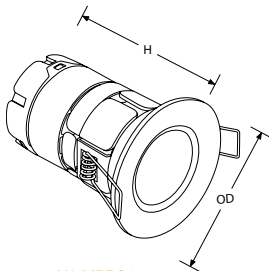

Triac Inline Dimmer
See pg.31

Smart Rotary Dimmer
See pg.25

AU-MPRO1

AU-MPRO5

AU-MPRO1

(H) 100mm Height
(OD) 88mm Overall (Ø)

AU-MPRO2

(H) 98mm Height
(OD) 98mm Overall (Ø)

AU-MPRO5

(H) 120mm Height
(OD) 88mm Overall (Ø)

mPRO™

LED fixed/adjustable/baffle fire rated downlights

LEDchroic™ lens provides halogen appearance with LED efficiency, anti-glare and precise beam control