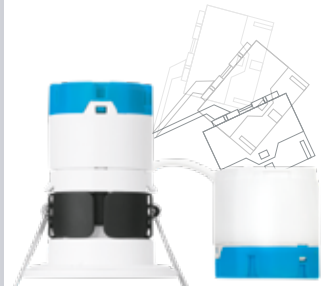

mPRO™ ZX

Convertible Body for Recess voids as low as 56mm
(Granted Patents GB2543558B, GB2543664B)