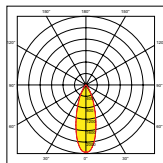

Triac Inline Dimmer
See pg.31

Smart Rotary Dimmer
See pg.25

AU-MPRO1

AU-MPRO5

AU-MPRO1

(H) 100mm Height
(OD) 88mm Overall (Ø)

AU-MPRO2

(H) 98mm Height
(OD) 98mm Overall (Ø)