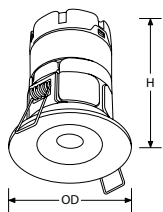

Kinetic Controller
See pg.27

Remote Control
See pg.29

.sense

Door/Window
Sensor
See pg.41

PIR Sensor
See pg.41

AU-A1ZBMPPRO1ZX
(H) 110mm Height
(OD) 88mm Overall (Ø)

See pg.218-219
for compatibility table

Zigbee Smart Tuneable White Fire Rated Downlight