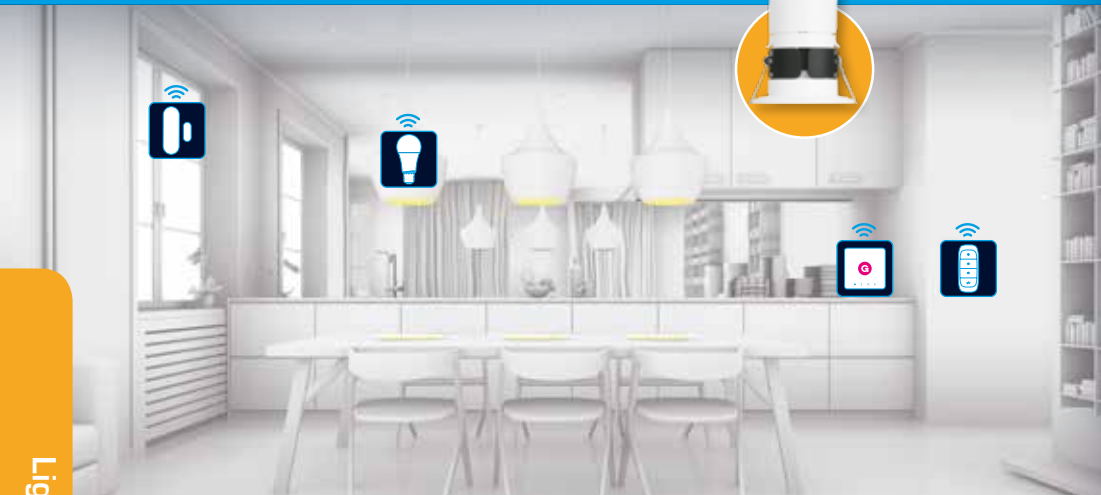

Zigbee mPro™ ZX Tuneable White

The ultimate smart fire rated lighting upgrade!
 'Smart Inside' for individual wireless and group control
 Direct replacement - convenient one-step installation

Application Overview

SmartTip
 Combine LED strip & GLS lamps for synchronised colour tuning

Lighting

3 Step Simple Install

1
 Replace Existing Non-Smart Downlight with mPro™ ZX

2
 Pair mPro™ ZX to AOne™ Hub via App

3
 Take Control via App or Wall