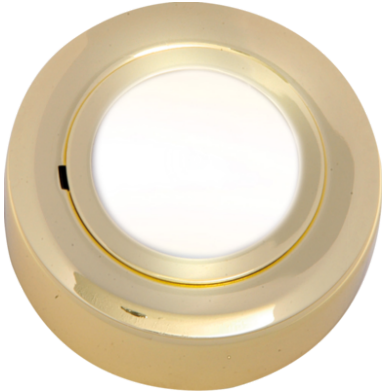

### CRF02B

IP20 12V L/V Brass Cabinet Fitting Surface or Recessed (halogen lamp included)

[www.mlaccessories.co.uk](http://www.mlaccessories.co.uk)

MLA PART CODE	CRF02B
DESCRIPTION	IP20 12V L/V Brass Cabinet Fitting Surface or Recessed (halogen lamp included)
FINISH	Brass
DIFFUSER	Frosted
DIMENSIONS (MM)	Diameter - 72 Projection - 25 Recessed Depth - 20 Minimum Void - 40
CUT-OUT (MM)	Cut-out Diameter - 60
CONSTRUCTION	Construction - Pressed steel Construction 2 - & glass
CLASS	III
IP RATING	IP20
WATTAGE (W)	20
MAX. WATTAGE (W)	20
LAMP TECHNOLOGY	Halogen / LED Compatible
LAMP BASE	G4
LAMP INCLUDED	Yes
LUMENS (LM)	165
LUMENS LIGHT SOURCE ONLY (LM)	220
LUMEN TOLERANCE	5%
EFFICACY (LM/W)	11.1
CCT	2700K
LIGHT COLOUR	Warm White
CRI	>90
SDCM	<6
DISPLACEMENT FACTOR	>0.9
BEAM ANGLE (DEGREES)	60
DIMMABLE	Yes*
IC RATED	No