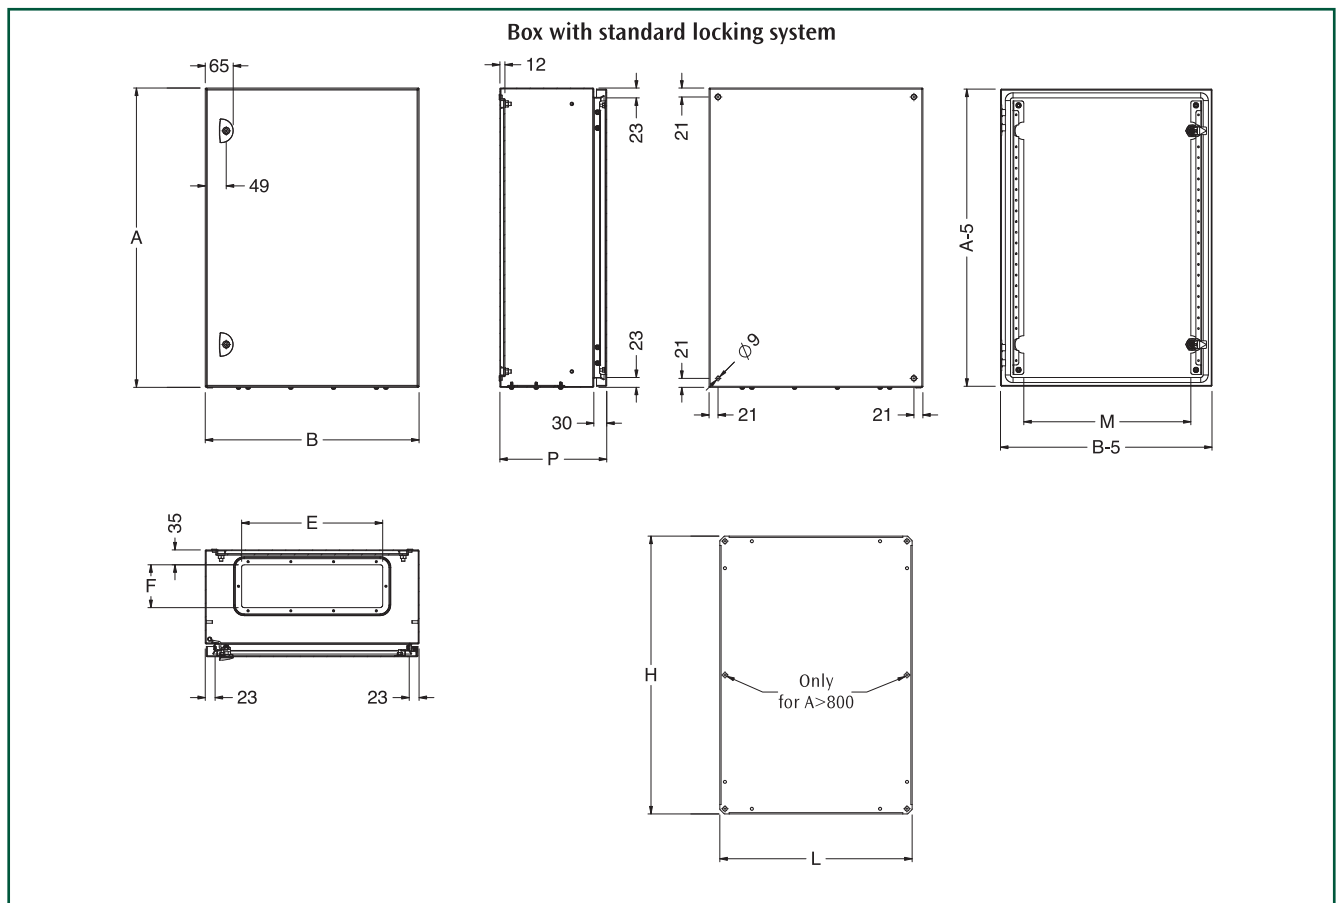

PROTECTION RATING

- IP66 complying with IEC EN62208; EN60529
- NEMA 4 complying with UL508A; UL50
- protection degree guaranteed by the two-component polyurethane foam seal
- impact resistance IK10 complying with IEC EN62208; EN62202.

Note: main accessories to be ordered separately:

- inner door, see page 164
- modular kit, see page 165
- brackets for wall mounting, see page 170.

Boxes