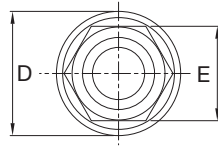

Cable glands

Standard - cable gland

Standard Cable Gland

Dimensions

Standard - Cable Gland

General Purpose IP66 Cable Gland / Colour Key: Red ● / White ○ / Black ● / Grey ●

Materials: Polyamide 6.6 with Nitrile Rubber Seal / Colour: Red RAL 3031 (R), White RAL 9010 (W), Grey RAL 7030 (G), Black RAL 9005 (B)

Part No.	Metric Thread A	Thread Lengths B	Cable Max Diameter	Cable Min Diameter	Gland Depth C	Gland Diameter D	Across Flats Dimension E	Pack Quantity	Sealing Washer Part No.	Locknut Part No.	Colours
248	M16	10mm	6mm	4mm	25.0mm	22.0mm	19mm	100	96	92	● ○ ● ●
250	M16	10mm	10mm	7mm	25.0mm	22.0mm	19mm	100	96	92	● ○ ● ●
249	M20	11mm	6mm	4mm	25.0mm	25.0mm	19mm	100	97	93	● ○ ● ●
251	M20	11mm	10mm	7mm	25.0mm	25.0mm	19mm	100	97	93	● ○ ● ●
252	M20	11mm	13mm	8mm	30.5mm	26.0mm	23mm	100	97	93	● ○ ● ●
264	M25	12mm	6mm	4mm	25.0mm	31.5mm	19mm	100	98	94	● ○ ● ●
265	M25	12mm	10mm	7mm	25.0mm	31.5mm	19mm	100	98	94	● ○ ● ●
253	M25	12mm	13mm	8mm	30.5mm	31.5mm	23mm	100	98	94	● ○ ● ●
254	M25	12mm	18mm	12mm	32.5mm	32.0mm	28mm	100	98	94	● ○ ● ●
255	M32	13mm	24mm	18mm	35.0mm	41.0mm	36mm	100	99	95	● ○ ● ●
256	M16	20mm	6mm	4mm	25.0mm	22.0mm	19mm	100	96	92	● ○ ● ●
258	M16	20mm	10mm	7mm	25.0mm	22.0mm	19mm	100	96	92	● ○ ● ●
257	M20	20mm	6mm	4mm	25.0mm	25.0mm	19mm	100	97	93	● ○ ● ●
259	M20	20mm	10mm	7mm	25.0mm	25.0mm	19mm	100	97	93	● ○ ● ●
260	M20	20mm	13mm	8mm	30.5mm	26.0mm	23mm	100	97	93	● ○ ● ●
266	M25	20mm	6mm	4mm	25.0mm	31.5mm	19mm	100	98	94	● ○ ● ●
267	M25	20mm	10mm	7mm	25.0mm	31.5mm	19mm	100	98	94	● ○ ● ●
261	M25	20mm	13mm	8mm	30.5mm	31.5mm	23mm	100	98	94	● ○ ● ●
262	M25	20mm	18mm	12mm	32.5mm	32.0mm	28mm	100	98	94	● ○ ● ●
263	M32	20mm	24mm	18mm	35.0mm	41.0mm	36mm	100	99	95	● ○ ● ●

To order quote part number & colour, e.g. 248-W

Standard Cable gland gives good all-round performance and is the corner stone of Elkay's diverse cable gland range

Cable Glands can be supplied assembled with Locknuts and Sealing Washers as required