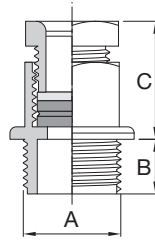

Cable glands

Standard - cable gland

Standard Cable Gland

Dimensions

Standard - Cable Gland

General Purpose IP66 Cable Gland / Colour Key: Red ● / White ○ / Black ● / Grey ●

Materials: Polyamide 6.6 with Nitrile Rubber Seal / Colour: Red RAL 3031 (R), White RAL 9010 (W), Grey RAL 7030 (G), Black RAL 9005 (B)

Part No.	Metric Thread A	Thread Lengths B	Cable Max Diameter	Cable Min Diameter	Gland Depth C	Gland Diameter D	Across Flats Dimension E	Pack Quantity	Sealing Washer Part No.	Locknut Part No.	Colours
248	M16	10mm	6mm	4mm	25.0mm	22.0mm	19mm	100	96	92	● ○ ● ●
250	M16	10mm	10mm	7mm	25.0mm	22.0mm	19mm	100	96	92	● ○ ● ●
249	M20	11mm	6mm	4mm	25.0mm	25.0mm	19mm	100	97	93	● ○ ● ●
251	M20	11mm	10mm	7mm	25.0mm	25.0mm	19mm	100	97	93	● ○ ● ●
252	M20	11mm	13mm	8mm	30.5mm	26.0mm	23mm	100	97	93	● ○ ● ●
264	M25	12mm	6mm	4mm	25.0mm	31.5mm	19mm	100	98	94	● ○ ● ●
265	M25	12mm	10mm	7mm	25.0mm	31.5mm	19mm	100	98	94	● ○ ● ●
253	M25	12mm	13mm	8mm	30.5mm	31.5mm	23mm	100	98	94	● ○ ● ●
254	M25	12mm	18mm	12mm	32.5mm	32.0mm	28mm	100	98	94	● ○ ● ●
255	M32	13mm	24mm	18mm	35.0mm	41.0mm	36mm	100	99	95	● ○ ● ●
256	M16	20mm	6mm	4mm	25.0mm	22.0mm	19mm	100	96	92	● ○ ● ●
258	M16	20mm	10mm	7mm	25.0mm	22.0mm	19mm	100	96	92	● ○ ● ●
257	M20	20mm	6mm	4mm	25.0mm	25.0mm	19mm	100	97	93	● ○ ● ●
259	M20	20mm	10mm	7mm	25.0mm	25.0mm	19mm	100	97	93	● ○ ● ●
260	M20	20mm	13mm	8mm	30.5mm	26.0mm	23mm	100	97	93	● ○ ● ●
266	M25	20mm	6mm	4mm	25.0mm	31.5mm	19mm	100	98	94	● ○ ● ●
267	M25	20mm	10mm	7mm	25.0mm	31.5mm	19mm	100	98	94	● ○ ● ●
261	M25	20mm	13mm	8mm	30.5mm	31.5mm	23mm	100	98	94	● ○ ● ●
262	M25	20mm	18mm	12mm	32.5mm	32.0mm	28mm	100	98	94	● ○ ● ●
263	M32	20mm	24mm	18mm	35.0mm	41.0mm	36mm	100	99	95	● ○ ● ●

To order quote part number & colour, e.g. 248-W

Standard Cable gland gives good all-round performance and is the corner stone of Elkay's diverse cable gland range

Cable Glands can be supplied assembled with Locknuts and Sealing Washers as required