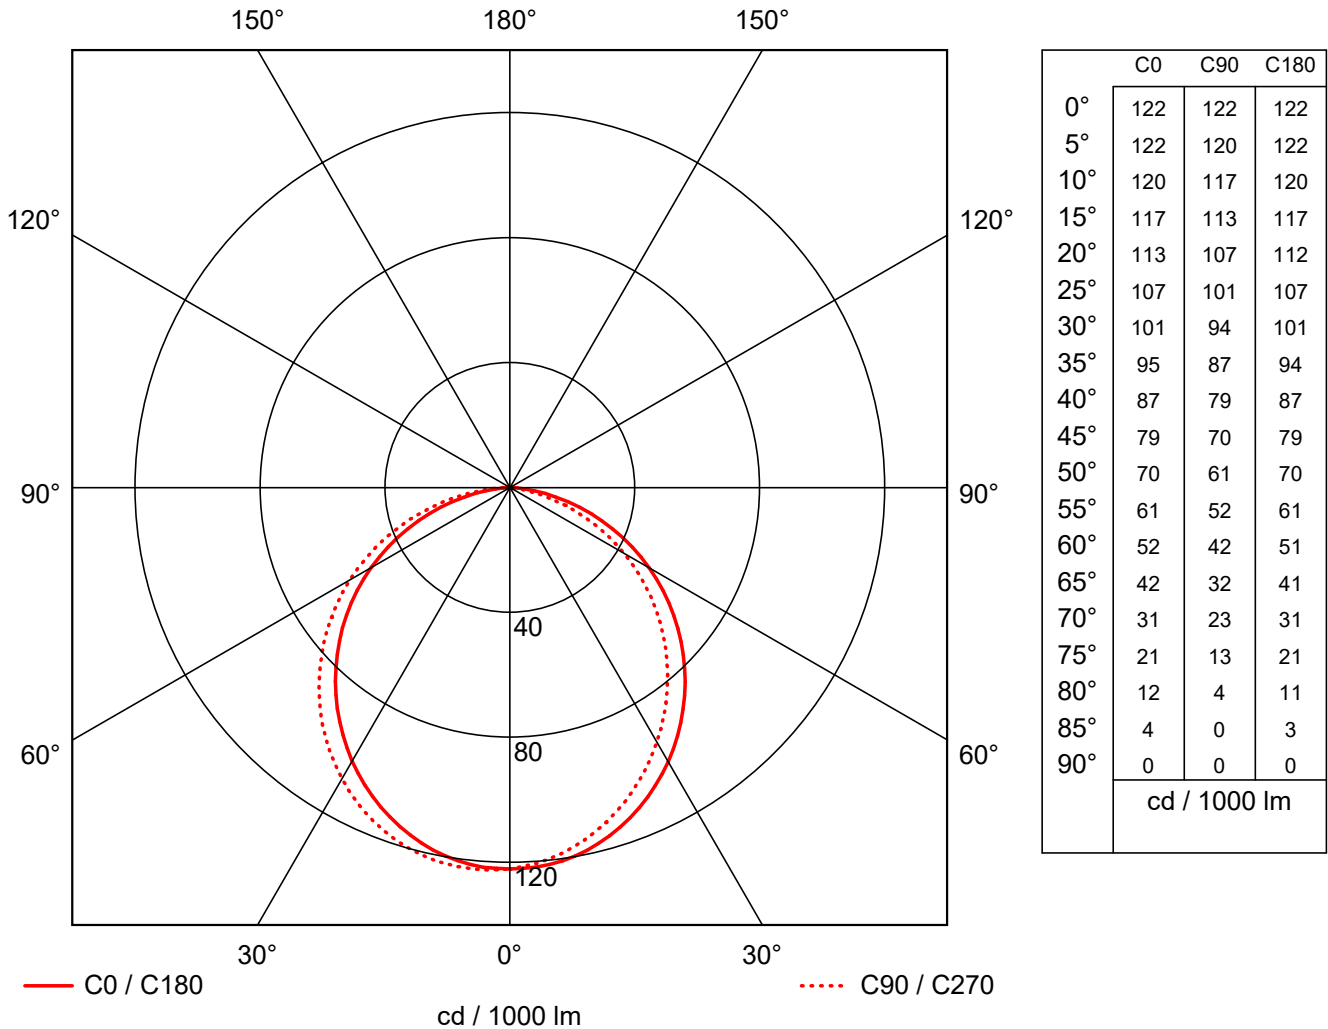

#### Luminaire data

Luminaire efficiency : 33.4%  
Luminaire efficacy : 43.57 lm/W  
Classification : A40 ↓100.0% ↑0.0%  
CIE Flux Codes : 48 80 96 100 33  
UGR 4H 8H : 17.0 / 18.3  
Power : 13 W  
Luminous flux : 566.5 lm

#### Equipped with

Quantity : 1  
Designation :  
Colour :  
Luminous flux : 1696 lm

Dimensions : Ø285 mm x 105 mm

Object :  
 Installation :  
 Project number :  
 Date :

### 1.1.2 LDC

Manufacturer : Ansell Lighting  
 Order number : ADLED2/BZ/GRILL/B  
 Luminaire name : Delta LED + Louvred  
 Equipment : 1 x 13 W / 1696 lm  
 Dimensions : D 285 mm x H 105 mm  
 File name : rlx\_20181121145316.ltd

Efficiency factor : 33.4%  
 Luminaire efficacy : 43.57 lm/W(A40)  
 Light distribution :  
 Beam Angle : 54.8° C0  
 49.9° C90  
 54.8° C180  
 58.9° C270