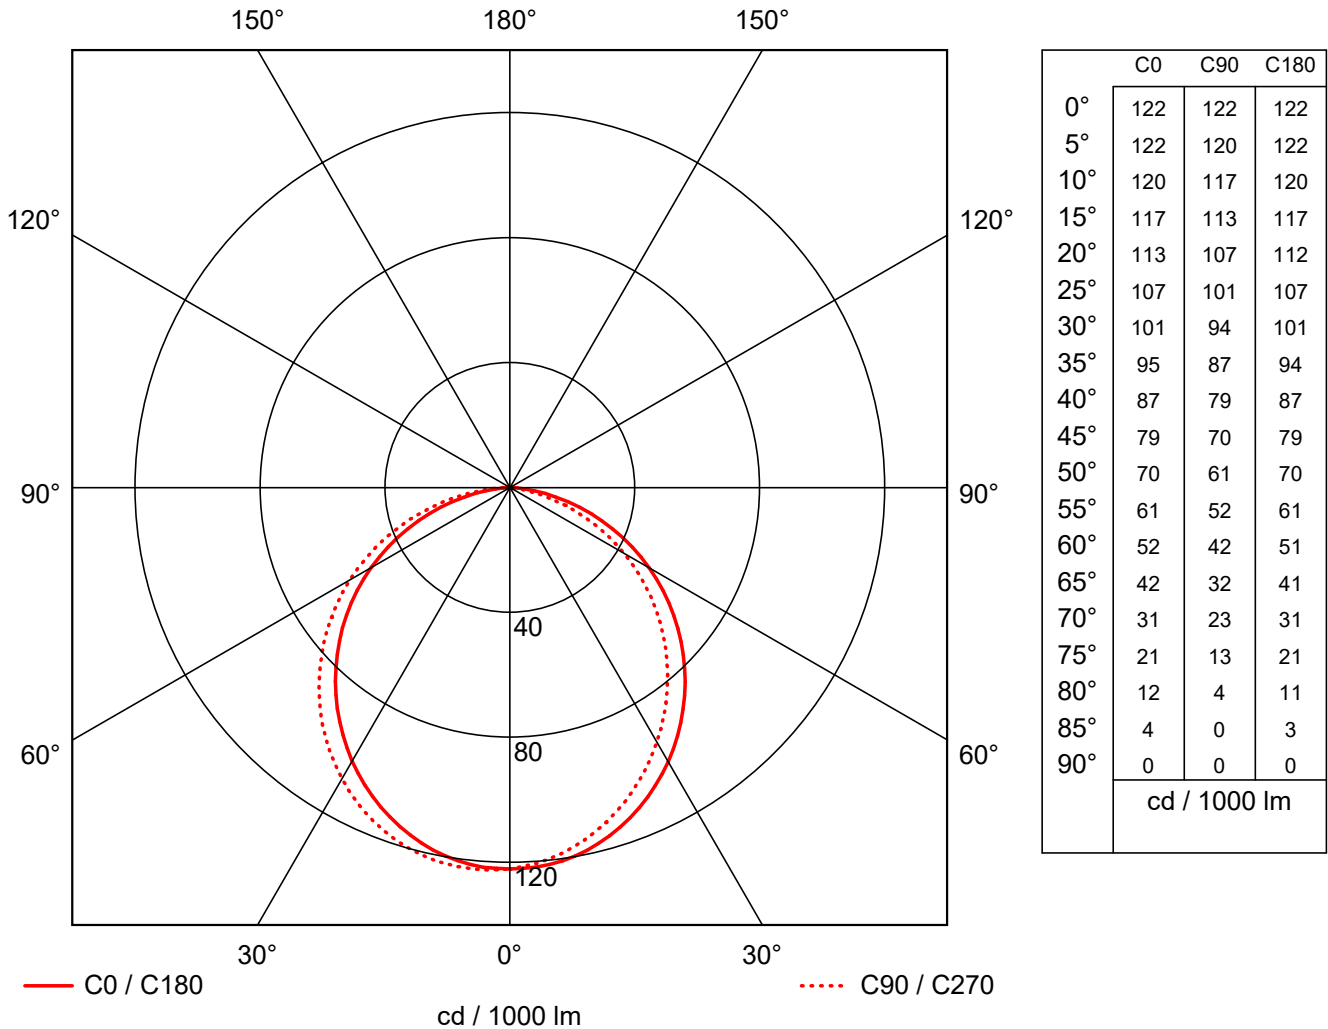

Luminaire data

Luminaire efficiency : 33.4%
Luminaire efficacy : 43.57 lm/W
Classification : A40 ↓100.0% ↑0.0%
CIE Flux Codes : 48 80 96 100 33
UGR 4H 8H : 17.0 / 18.3
Power : 13 W
Luminous flux : 566.5 lm

Equipped with

Quantity : 1
Designation :
Colour :
Luminous flux : 1696 lm

Dimensions : Ø285 mm x 105 mm

Object :
 Installation :
 Project number :
 Date :

1.1 Ansell Lighting, Delta LED + Louvred (ADLED2/BZ/GRILL/W)

1.1.2 LDC

Manufacturer : Ansell Lighting
 Order number : ADLED2/BZ/GRILL/W
 Luminaire name : Delta LED + Louvred
 Equipment : 1 x 13 W / 1696 lm
 Dimensions : D 285 mm x H 105 mm
 File name : rlx_20181121145602.ltd

Efficiency factor : 33.4%
 Luminaire efficacy : 43.57 lm/W(A40)
 Light distribution :
 Beam Angle : 54.8° C0
 49.9° C90
 54.8° C180
 58.9° C270