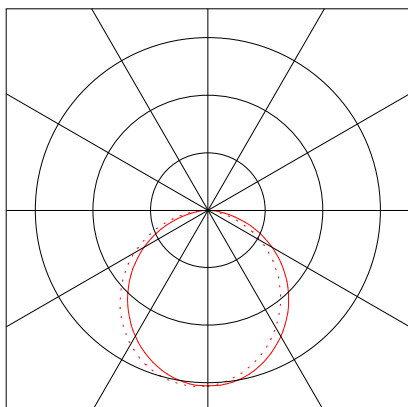

Luminaire data

Luminaire efficiency : 33.4%
Luminaire efficacy : 43.57 lm/W
Classification : A40 ↓100.0% ↑0.0%
CIE Flux Codes : 48 80 96 100 33
UGR 4H 8H : 17.0 / 18.3
Power : 13 W
Luminous flux : 566.5 lm

Equipped with

Quantity : 1
Designation :
Colour :
Luminous flux : 1696 lm

Dimensions : Ø285 mm x 105 mm

Object :
 Installation :
 Project number :
 Date :

1.1 Ansell Lighting, Delta LED + Louvred (ADLED2/BZ/GRILL/W)

Efficiency factor : 33.4%
 Luminaire efficacy : 43.57 lm/W(A40)
 Light distribution :
 Beam Angle : 54.8° C0
 49.9° C90
 54.8° C180
 58.9° C270