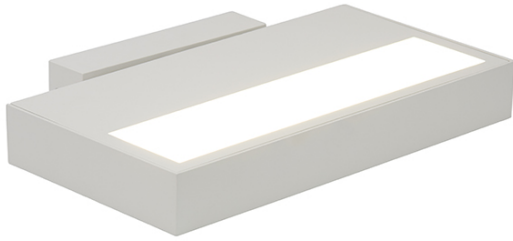

AELLED/WL/CW

Elite LED 33W - Cool White

Features

Dual purpose design allows installation in either an uplight or downlight orientation

Comparable to 2x24W PL-L

Adjustable tiltable installation bracket

LED lifespan L70 50,000 hours

Triac dimmable as standard

General Information

Lamp Type	LED
Colour / Finish	White
IP Rating	IP20
Class Protection	1
Internal / External	Internal
Surface / Recessed / Suspended	Surface
LED Life	L70 50,000hrs
Warranty (Years)	5
CE Mark	Yes
Length (mm)	270
Width (mm)	140
Depth (mm)	175

Technical Information

Wattage	33W
Lumens Delivered	2549lm
Lm/W	77lm
Beam Angle	75
CRI	Ra 90
CCT	4000K
Input	230V
Hertz	50Hz
Operating Temp	0°C to 25°C

Technical Data - ETIM 6 - Ceiling-/wall luminaire (EC002892)

Suitable for wall mounting	Yes
Suitable for surface mounting	Yes
With light source	Yes
Lamp power at multiwatt	Not applicable
Control gear included	Yes
Type of dimming	Other
Suitable for emergency lighting	No
Nominal voltage	230-230 V
Colour temperature	4000-4000 K
Colour housing	White
Beam angle	Wide beam 41-80°
Length	270 mm
Width	175 mm
Height/depth	36 mm
With movement sensor	No
With light sensor	No
Protection class	I
Degree of protection (IP)	IP20
Ambient temperature	0-25 °C
Max. system power	33 W
Rated luminous flux acc. IEC 62722-2-1	2549 lm
Colour of light	White
Colour rendering index CRI	90-100