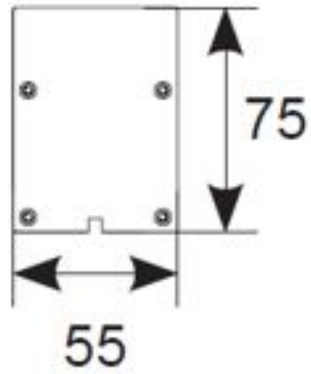

Pre-wired with 1.5 metre cable

Adjustable suspension points c/w suspension kit

LED lifespan L70 25,000 hours

Non-dimmable

General Information

Lamp Type	LED
Colour / Finish	Black
IP Rating	IP20
Class Protection	2
Internal / External	Internal
Surface / Recessed / Suspended	Suspended
Warranty (Years)	3
CE Mark	Yes
Length (mm)	1200
Width (mm)	55
Height (mm)	75

Technical Information

Wattage	23W
Lumens Delivered	2014lm
Lm/W	88lm
CRI	80
CCT	4000K
Input	230V
Hertz	50/60Hz
Operating Temp	-40°C to 60°C

Technical Data - ETIM 6 - Ceiling-/wall luminaire (EC002892)

Suitable for suspended mounting	Yes
Suitable for ceiling mounting	Yes
With light source	Yes
Lamp power at multiwatt	Not applicable
Control gear included	Yes
Type of dimming	Not dimmable
Suitable for emergency lighting	No
Nominal voltage	230-230 V
Colour temperature	4000-4000 K
Material housing	Aluminium
Colour housing	Black
Type of grid	None
Length	1200 mm
Width	55 mm
Height/depth	75 mm
With movement sensor	No
With light sensor	No
Protection class	II
Degree of protection (IP)	IP20
Ambient temperature	-40-60 °C
Max. system power	23 W
Rated luminous flux acc. IEC 62722-2-1	2014 lm
Colour of light	White
Colour rendering index CRI	80-89