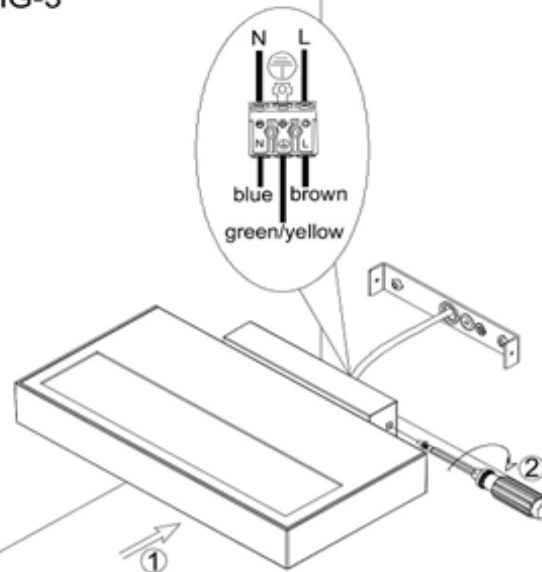

The light source of this luminaire is not replaceable; when the light source reaches its end of life the whole luminaire shall be replaced

Do not stare at the operating light source

The luminaire should be positioned so that prolonged staring into the luminaire at a distance closer than 980mm is not expected.

FIG-1

FIG-2-A
Concrete

FIG-2-B

Wood board

Please make sure the thickness of the wood board no less than 10mm

FIG-3

FIG-4