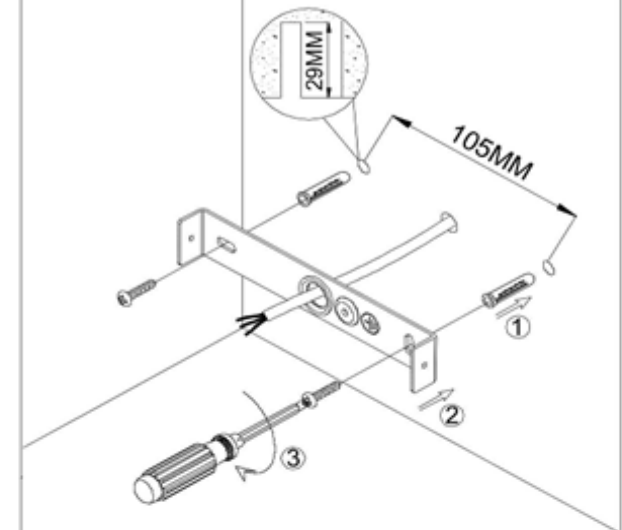

The light source of this luminaire is not replaceable; when the light source reaches its end of life the whole luminaire shall be replaced

Do not stare at the operating light source

The luminaire should be positioned so that prolonged staring into the luminaire at a distance closer than 980mm is not expected.

FIG-1

FIG-2-A
Concrete

FIG-2-B

Wood board

Please make sure the thickness of the wood board no less than 10mm

FIG-3

FIG-4