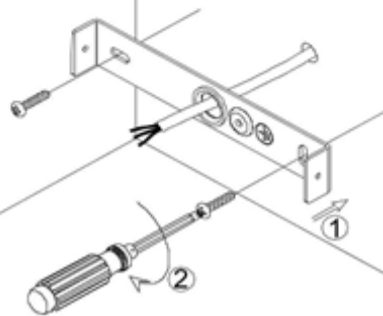

The light source of this luminaire is not replaceable; when the light source reaches its end of life the whole luminaire shall be replaced

Do not stare at the operating light source

The luminaire should be positioned so that prolonged staring into the luminaire at a distance closer than 980mm is not expected.

FIG-1

FIG-2-A
Concrete

FIG-2-B

Wood board

Please make sure the thickness of the wood board no less than 10mm

FIG-3

FIG-4