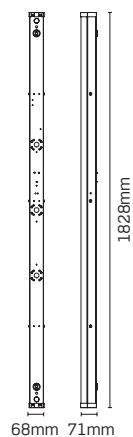

Classification

 Class 1
IP20 | 240V
(Emergency versions consume 2W when charging)

LED

4000K | CRI: Ra (80)

Finishes

White

Construction

Body: Steel
Diffuser: Polycarbonate

JC71745

Code	Description	Col temp.	Dim.	Watt	Lumens	LpcW
JC71745	Skypack QR 6ft single	4000K	No	54W	6480	120
JC71745EM	Skypack QR 6ft single emergency	4000K	No	56W	6480	116

*Requires online registration.