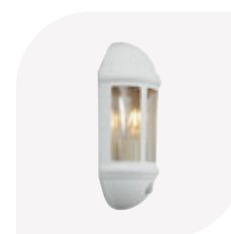

Latina E27 Half Lantern

- Contemporary IP65 half lantern and resistant to corrosion suitable for commercial and residential applications (supplied less lamp)
- Textured polycarbonate finish and tinted lens
- PIR option for convenience and security. Incorporates manual override option
- Colour matching PIR lens cover ensures discreet appearance
- Option to add OCTO Connected by WiZ A60 filament lamp (only for use ALHL/BL and ALHL/WH)
 - AOCTOW/A60/TW/AMB/E27
 - AOCTOW/A60/TW/CL/E27

Max 8 metres
5 seconds to 8 minutes
2 - 2000 LUX - Photocell Off

Connected by
WiZ

White - PIR

CODE	DESCRIPTION	MAX WATTAGE	CLASS	IP	IK
ALHL/BL	Black				
ALHL/WH	White				
ALHL/PC/BL	Black - Photocell	42W	2	IP65	IK08
ALHL/PC/WH	White - Photocell				
ALHL/PIR/BL	Black - PIR				
ALHL/PIR/WH	White - PIR				