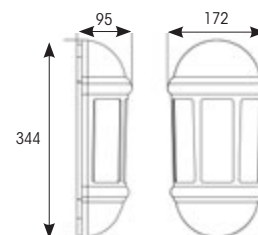

Latina E27 Half Lantern

- Contemporary IP65 half lantern and resistant to corrosion suitable for commercial and residential applications (supplied less lamp)
- Textured polycarbonate finish and tinted lens
- PIR option for convenience and security. Incorporates manual override option
- Colour matching PIR lens cover ensures discreet appearance
- Option to add OCTO Connected by WiZ A60 filament lamp (only for use ALHL/BL and ALHL/WH)
 - AOCTOW/A60/TW/AMB/E27
 - AOCTOW/A60/TW/CL/E27

Max 8 metres
5 seconds to 8 minutes
2 - 2000 LUX - Photocell Off

Connected by
WiZ

White - PIR

CODE	DESCRIPTION	MAX WATTAGE	CLASS	IP	IK
ALHL/BL	Black				
ALHL/WH	White				
ALHL/PC/BL	Black - Photocell	42W	2	IP65	IK08
ALHL/PC/WH	White - Photocell				
ALHL/PIR/BL	Black - PIR				
ALHL/PIR/WH	White - PIR				