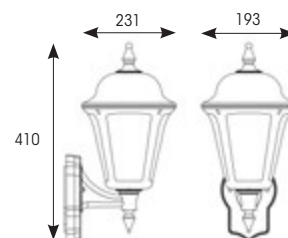

# Latina E27 Wall Lantern

- Contemporary IP65 polycarbonate lantern range and resistant to corrosion suitable for commercial and residential applications (supplied less lamp)
- Unique design provides installer with option of top arm or bottom arm mounting, without the need of additional wiring (PIR version bottom arm mounting only)
- Textured polycarbonate finish and tinted lens
- PIR option for convenience and security. Incorporates manual override option
- Colour matching PIR lens ensures discreet appearance
- Option to add OCTO Connected by WiZ A60 filament lamp (only for use ALWL/BL and ALWL/WH)
  - AOCTOW/A60/TW/AMB/E27
  - AOCTOW/A60/TW/CL/E27

Max 8 metres  
5 seconds to 8 minutes  
2 - 2000 LUX - Photocell Off

OCTO  
Compatible

Connected by  
**WiZ**

Corner Bracket - White

White - PIR Top Arm

CODE	DESCRIPTION	MAX WATTAGE	CLASS	IP	IK
ALWL/BL	E27 - Black				
ALWL/WH	E27 - White	42W	2	IP65	IK08
ALWL/PIR/BL	E27 - Black - PIR				
ALWL/PIR/WH	E27 - White - PIR				