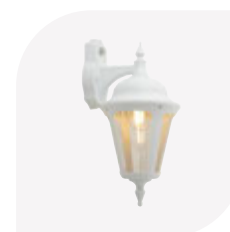

# Latina E27 Wall Lantern

- Contemporary IP65 polycarbonate lantern range and resistant to corrosion suitable for commercial and residential applications (supplied less lamp)
- Unique design provides installer with option of top arm or bottom arm mounting, without the need of additional wiring (PIR version bottom arm mounting only)
- Textured polycarbonate finish and tinted lens
- PIR option for convenience and security. Incorporates manual override option
- Colour matching PIR lens ensures discreet appearance
- Option to add OCTO Connected by WiZ A60 filament lamp (only for use ALWL/BL and ALWL/WH)
  - AOCTOW/A60/TW/AMB/E27
  - AOCTOW/A60/TW/CL/E27

Max 8 metres  
5 seconds to 8 minutes  
2 - 2000 LUX - Photocell Off

OCTO  
Compatible

Connected by  
**WiZ**

Corner Bracket - White

White - PIR Top Arm

CODE	DESCRIPTION	MAX WATTAGE	CLASS	IP	IK
ALWL/BL	E27 - Black				
ALWL/WH	E27 - White	42W	2	IP65	IK08
ALWL/PIR/BL	E27 - Black - PIR				
ALWL/PIR/WH	E27 - White - PIR				

CODE (ACCESSORIES)	DESCRIPTION
ALWL/CBB	Wall Lantern Corner Bracket Black

CODE (ACCESSORIES)	DESCRIPTION
ALWL/CBW	Wall Lantern Corner Bracket White