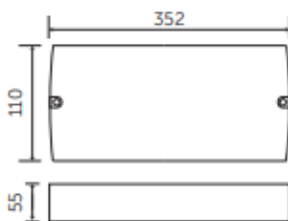

Emergency Lighting / Emergency Lighting

Spectrum 3.3W LED IP65 Emergency Bulkhead - Maintained/Non-Maintained - Select Self-Test or Manual Emergency Mode

Our most popular emergency bulkhead, the 3.3W IP65 bulkhead has a low-profile design and is suitable for both internal & external use. The optional exit blade accessory transforms this Emergency Bulkhead into an IP65 Exit Blade.

- Selectable Self-Test or Manual Emergency Mode.
- Low profile slim design.
- Long Life.
- Low maintenance .
- Includes full set of new legends.
- Internal/external use.
- Viewing distance 25m.
- 20mm conduit entry.
- Hinged Gear Tray for easy install.
- Tool-free termination.

Technical Specification

Product Code	09040V2
---------------------	---------

Reference

Guarantee	5 Years
EAN	5013588900063
Commodity Code	8513100000
Country of Origin	CN

Technical Specification

Volts (V)	220/240
Watts (W)	3.3
Colour Temp (K)	6500
Dimmable?	No
Lumens (lm)	190
Candelas (cd)	38
Life Hours	25000
Beam Angle	120°
CRI (ra)	80
Switching Cycles	15000
Frequency (Hz)	50/60
LED Drive Current	300mA
Energy Consumption (kWh/1000h)	4.8
IP Rating	IP65
Impact Protection	IK7

Dimensions

Height (mm)	110
Width (mm)	352
Depth (mm)	60

Packaging Information

Single Carton Height (mm)	120
Single Carton Width (mm)	65
Single Carton Depth (mm)	358
Single Carton Weight (kg)	0.58
Individual Volume	0.00279
Outer Box Qty	12
Outer Box Height (mm)	410
Outer Box Width (mm)	375
Outer Box Depth (mm)	255
Outer Box Weight (kg)	7.7