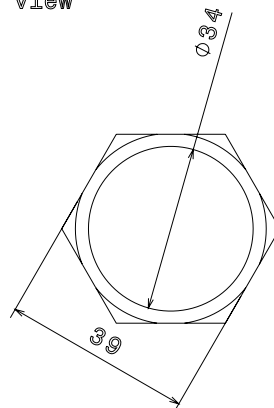

MBBL4 - MALE BRASS BUSH - LONG

Description :

MBBL4 - 1 1/2" Male Brass Bush - Long

Finish :

Self Colour

Material :

Brass

Packaging :

Packed in qty 20

Additional Notes :

Isometric view

Side view

Top view

All Dimensions in mm (unless otherwise stated)

© Metpro Ltd 2015 - This Document is provided for Information Purposes Only and is Subject to Change Without Notice. Metpro Ltd makes No Warranty, express or implied, with this Document or the Information contained within.