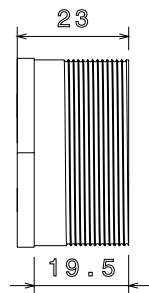

MBBL4 - MALE BRASS BUSH - LONG

Description :

MBBL4 - 1 1/2" Male Brass Bush - Long

Finish :

Self Colour

Material :

Brass

Packaging :

Packed in qty 20

Additional Notes :

Isometric view

Side view

Top view

All Dimensions in mm (unless otherwise stated)

© Metpro Ltd 2015 - This Document is provided for Information Purposes Only and is Subject to Change Without Notice. Metpro Ltd makes No Warranty, express or implied, with this Document or the Information contained within.