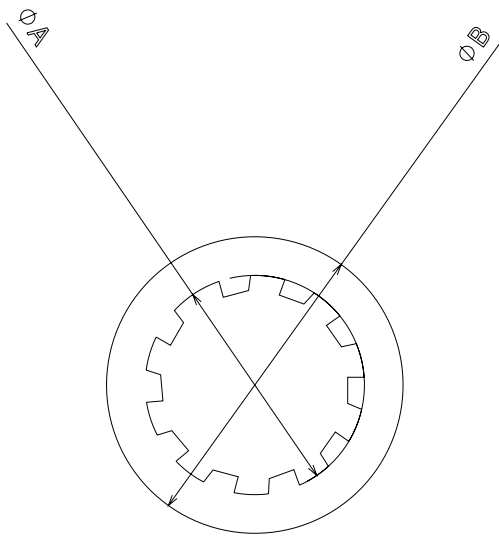

**SW8 - SHAKE PROOF WASHER**

**Description :**

SW8 - M8 Internal Tooth Shakeproof Washer

**Finish :**

BZP

**Material :**

Steel

**Packaging :**

Packed in qty 100

**Additional Notes :**

Front view

	A	B
SW6	M6	10.85
SW8	M8	14.8
SW10	M10	17.8
SW12	M12	21.5
SW16	M16	25.7
SW20	M20	32.7
SW25	M25	39.15
SW32	M32	51.5

All Dimensions in mm (unless otherwise stated)