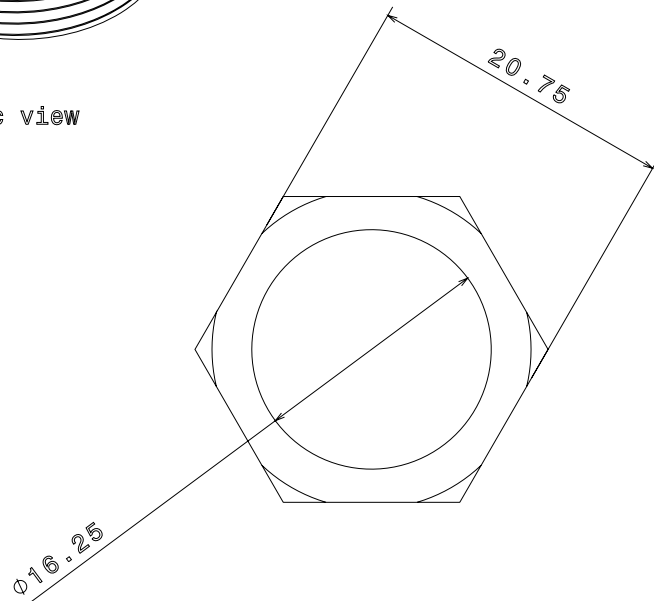

MBBS1 - MALE BRASS BUSH - SHORT

Description :

MBBS1 - 20mm Male Brass Bush - Short

Finish :

Self Colour

Material :

Brass

Packaging :

Packed in qty 100

Additional Notes :

Isometric view

Side view

Top view

All Dimensions in mm (unless otherwise stated)

© Metpro Ltd 2015 - This Document is provided for Information Purposes Only and is Subject to Change Without Notice. Metpro Ltd makes No Warranty, express or implied, with this Document or the Information contained within.