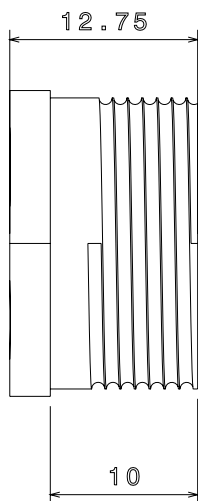

MBBS1 - MALE BRASS BUSH - SHORT

Description :

MBBS1 - 20mm Male Brass Bush - Short

Finish :

Self Colour

Material :

Brass

Packaging :

Packed in qty 100

Additional Notes :

Isometric view

Side view

Top view

All Dimensions in mm (unless otherwise stated)

© Metpro Ltd 2015 - This Document is provided for Information Purposes Only and is Subject to Change Without Notice. Metpro Ltd makes No Warranty, express or implied, with this Document or the Information contained within.