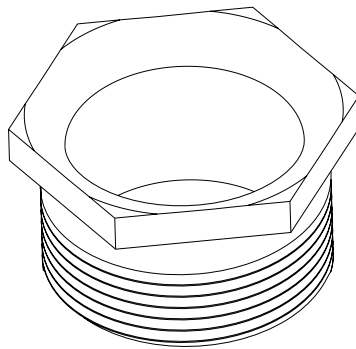

MBBS1 - MALE BRASS BUSH - SHORT

Description :

MBBS1 - 20mm Male Brass Bush - Short

Finish :

Self Colour

Material :

Brass

Packaging :

Packed in qty 100

Additional Notes :

Isometric view

Side view

Top view

All Dimensions in mm (unless otherwise stated)

© Metpro Ltd 2015 - This Document is provided for Information Purposes Only and is Subject to Change Without Notice. Metpro Ltd makes No Warranty, express or implied, with this Document or the Information contained within.