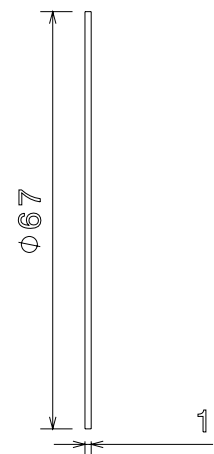

**CRG1 - CIRCULAR BOX GASKET**

**Description :**

CRG1 - Circular Rubber Gaskets

**Finish :**

Black

**Material :**

Black Rubber

**Packaging :**

Packed in qty 100

**Additional Notes :**

For use with 20 & 25mm Circular Conduit Boxes

Isometric view

Top view

Side view

All Dimensions in mm (unless otherwise stated)

© Metpro Ltd 2015 - This Document is provided for Information Purposes Only and is Subject to Change Without Notice. Metpro Ltd makes No Warranty, express or implied, with this Document or the Information contained within.