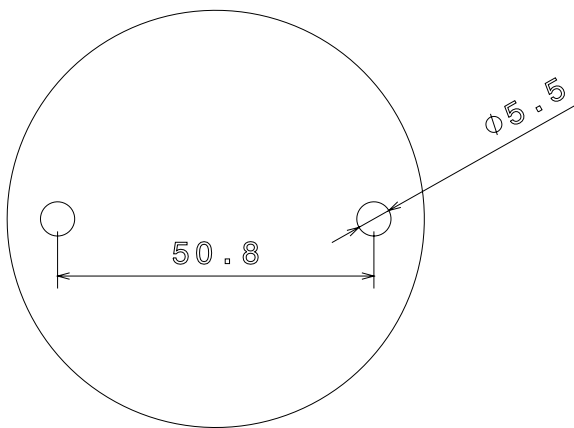

**CRG1 - CIRCULAR BOX GASKET**

**Description :**

CRG1 - Circular Rubber Gaskets

**Finish :**

Black

**Material :**

Black Rubber

**Packaging :**

Packed in qty 100

**Additional Notes :**

For use with 20 & 25mm Circular Conduit Boxes

Isometric view

Top view

Side view

All Dimensions in mm (unless otherwise stated)

© Metpro Ltd 2015 - This Document is provided for Information Purposes Only and is Subject to Change Without Notice. Metpro Ltd makes No Warranty, express or implied, with this Document or the Information contained within.