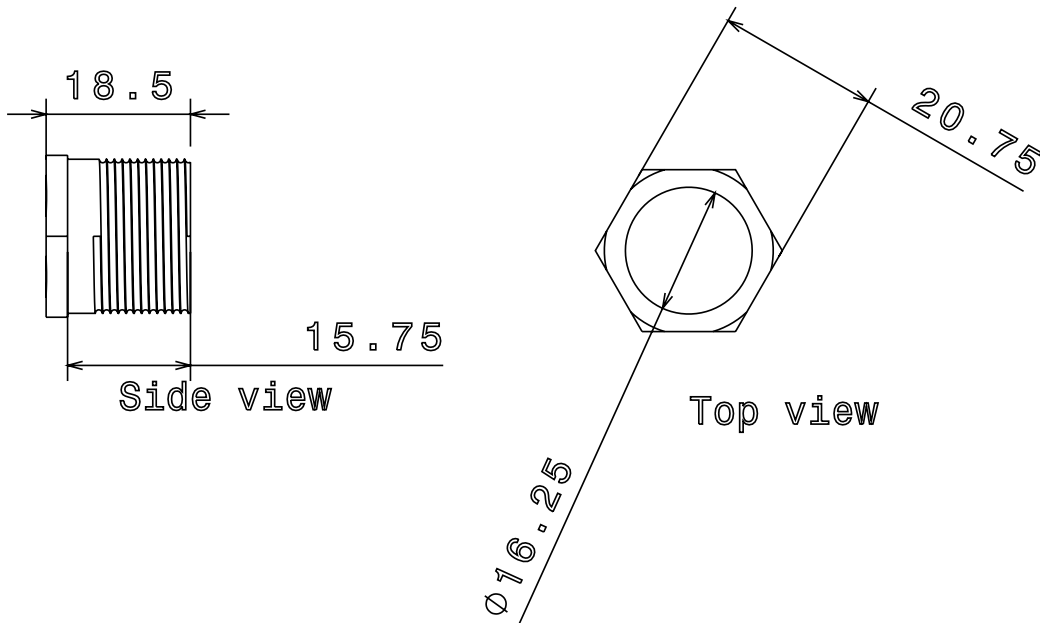

MBBL1 - MALE BRASS BUSH - LONG

Description :

MBBL1 - 20mm Male Brass Bush - Long

Finish :

Self Colour

Material :

Brass

Packaging :

Packed in qty 100

Additional Notes :

Isometric view

All Dimensions in mm (unless otherwise stated)

© Metpro Ltd 2015 - This Document is provided for Information Purposes Only and is Subject to Change Without Notice. Metpro Ltd makes No Warranty, express or implied, with this Document or the Information contained within.