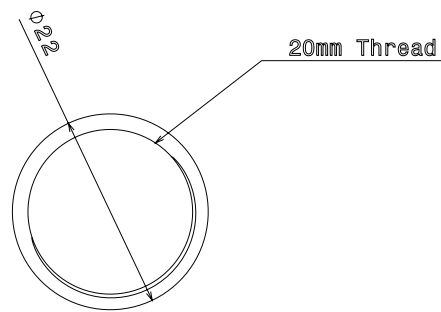

SC1 - CONDUIT SOLID COUPLER

Description :

SC1 - - 20mm Conduit Solid Coupler

Finish :

Galvanised (G) or Black Enamel (B)

Material :

Steel

Packaging :

Packed in qty 100

Additional Notes :

Isometric view

Side view

Top view

All Dimensions in mm (unless otherwise stated)

© Metpro Ltd 2015 - This Document is provided for Information Purposes Only and is Subject to Change Without Notice. Metpro Ltd makes No Warranty, express or implied, with this Document or the Information contained within.