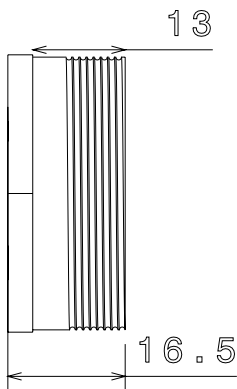

MBBS4 - MALE BRASS BUSH - SHORT

Description :

MBBS4 - 1 1/2" Male Brass Bush - Short

Finish :

Self Colour

Material :

Brass

Packaging :

Packed in qty 50

Additional Notes :

Isometric view

Side view

Top view

All Dimensions in mm (unless otherwise stated)

© Metpro Ltd 2015 - This Document is provided for Information Purposes Only and is Subject to Change Without Notice. Metpro Ltd makes No Warranty, express or implied, with this Document or the Information contained within.