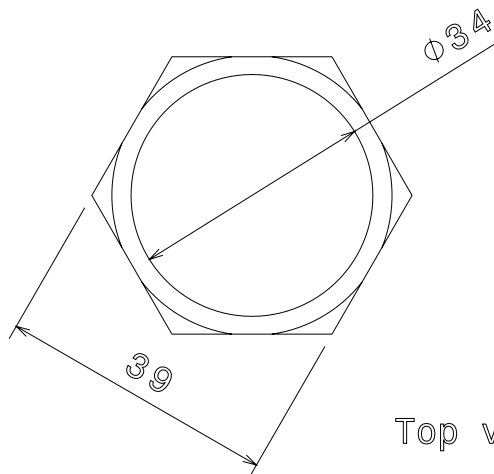

MBBS4 - MALE BRASS BUSH - SHORT

Description :

MBBS4 - 1 1/2" Male Brass Bush - Short

Finish :

Self Colour

Material :

Brass

Packaging :

Packed in qty 50

Additional Notes :

Isometric view

Side view

Top view

All Dimensions in mm (unless otherwise stated)

© Metpro Ltd 2015 - This Document is provided for Information Purposes Only and is Subject to Change Without Notice. Metpro Ltd makes No Warranty, express or implied, with this Document or the Information contained within.